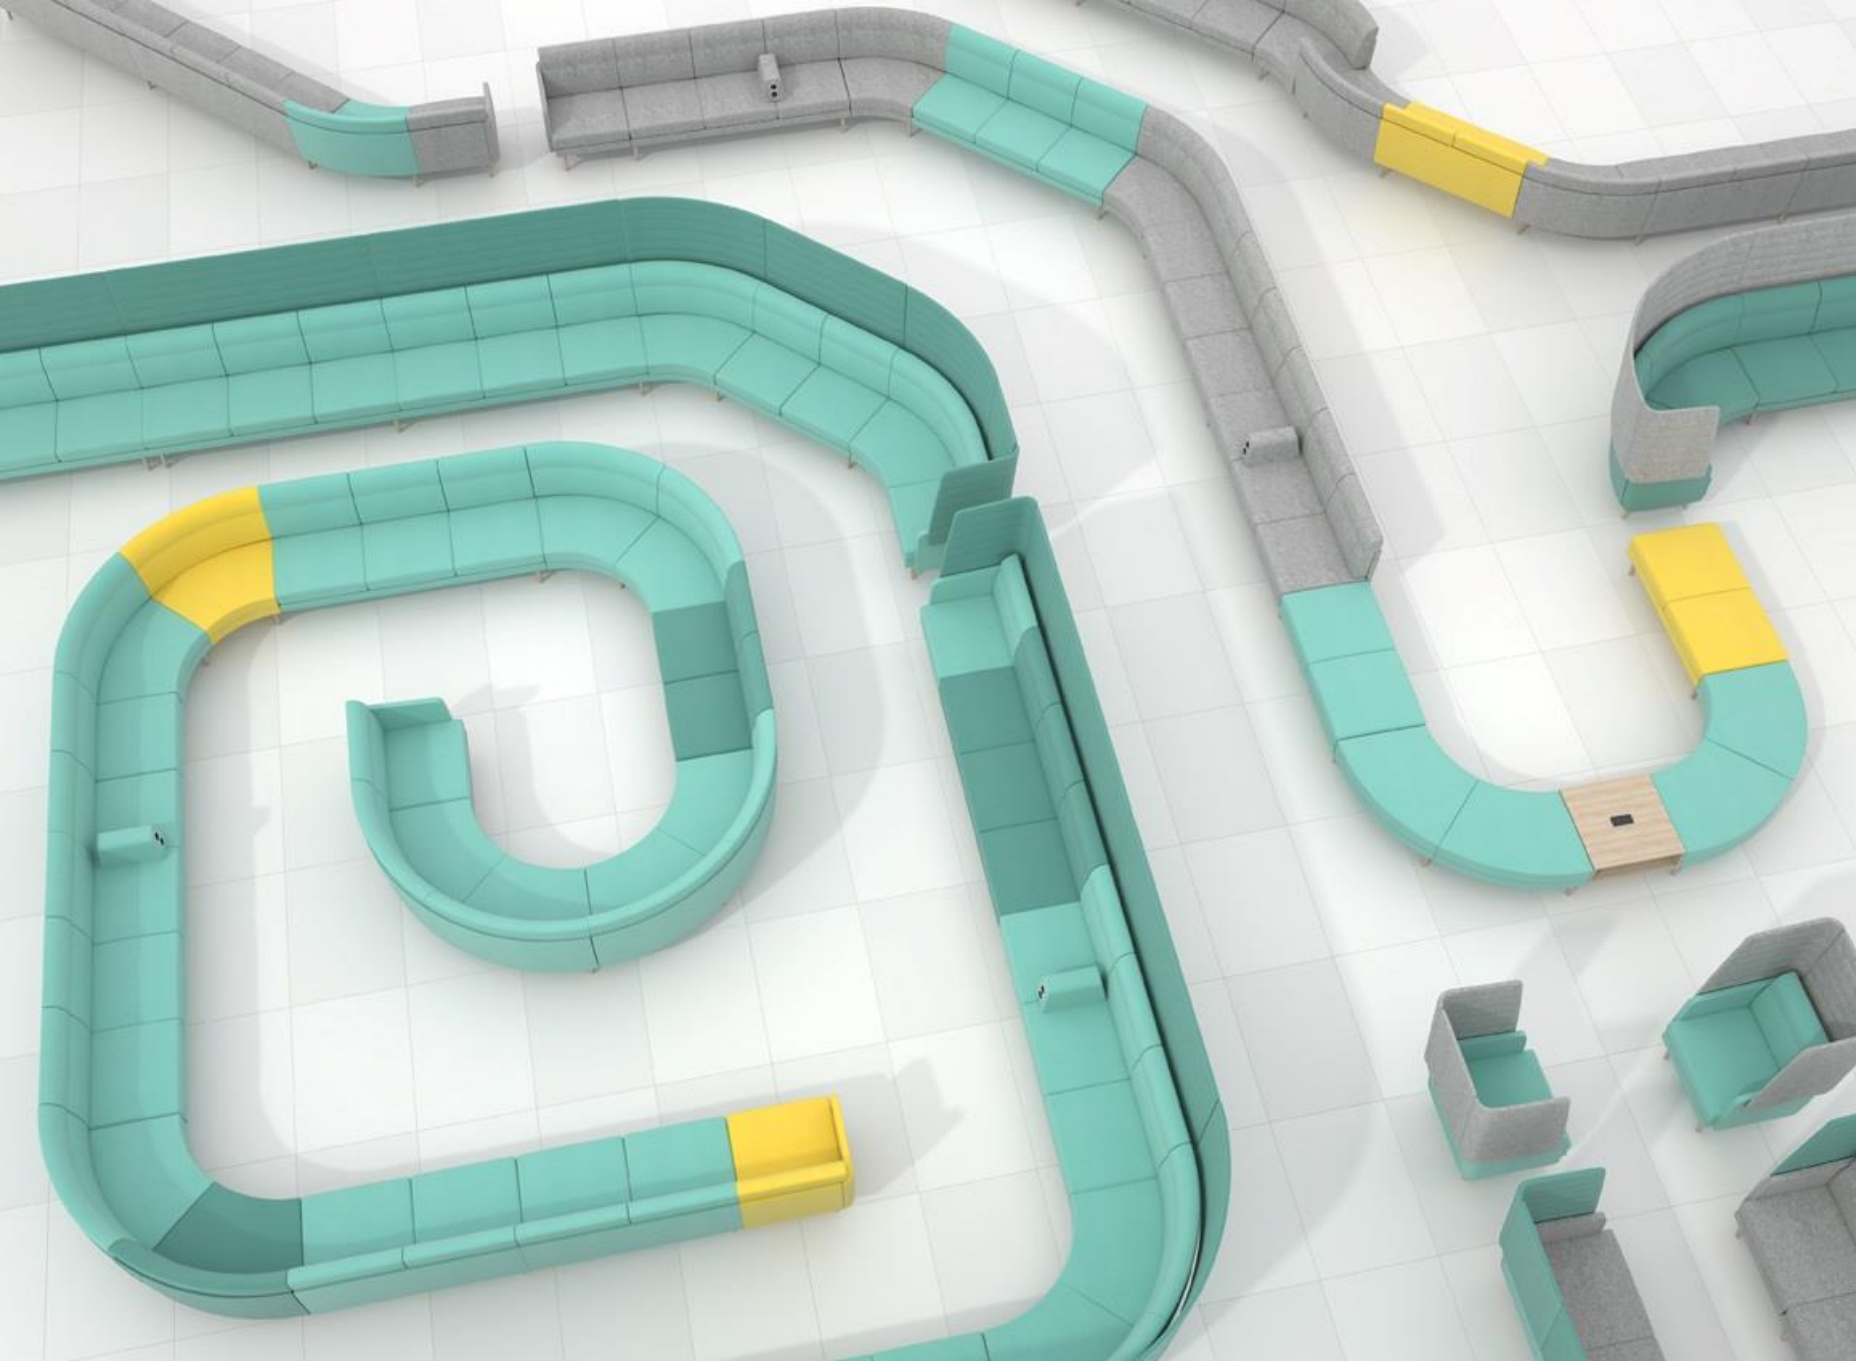

HEIGHT LEVEL

Optional

Table with or without power sockets

Mobile table MOBI

Armrest with two power sockets

Must be ordered

Connecting brackets (2 pcs.)

Must be ordered for each connection between the seater segments for combinations.

Set of legs (2 pcs.)

Must be ordered to complete the combination.

Release your creativity with

ARCIPELAGO