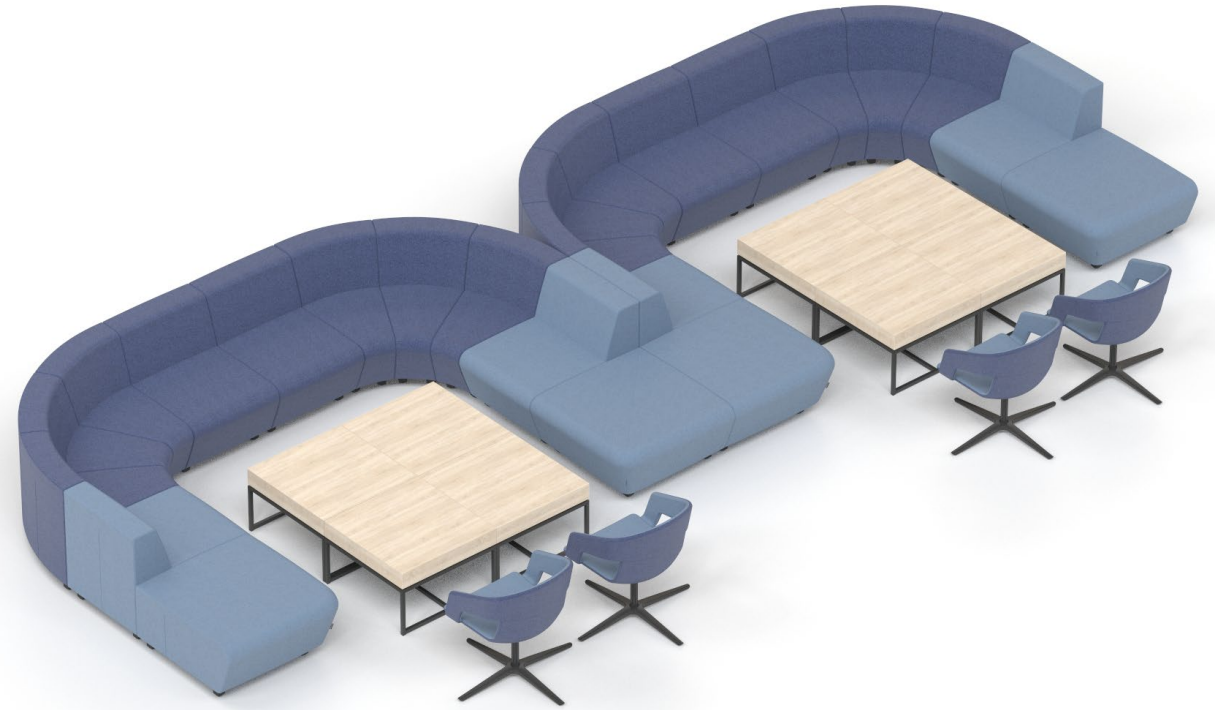

Flexible modular system

The SOFT ROCK collection consists of lounge seaters available in different sizes and forms which can be easily combined or rearranged to make efficient use of the space.

Unlimited possibilities for creative expression

Always “connected”

To meet your need for constant connectivity, the low and high armrests offer the following in-built features:

- power sockets;
- fast charging USB ports.

Wide range of applications

SOFT ROCK lounge seating system can be easily adapted to individual needs and building architecture. Create comfortable spaces for collaboration, meetings, face-to-face interactions, training, concentration or relaxation.

A relaxation space – islands

A relaxation space – cafés

Colours with function

Different module colours not only offer great options to create unique combinations, but also allow you to visually define and separate spaces within the boundaries of the lounge seater.

Range

Main modules

Lounge seater

Lounge seater with a backrest

Long lounge seater with a backrest

Corner lounge seater (90°)

Curved lounge seater with a backrest (+30°)

Curved lounge seater with a backrest (-30°)