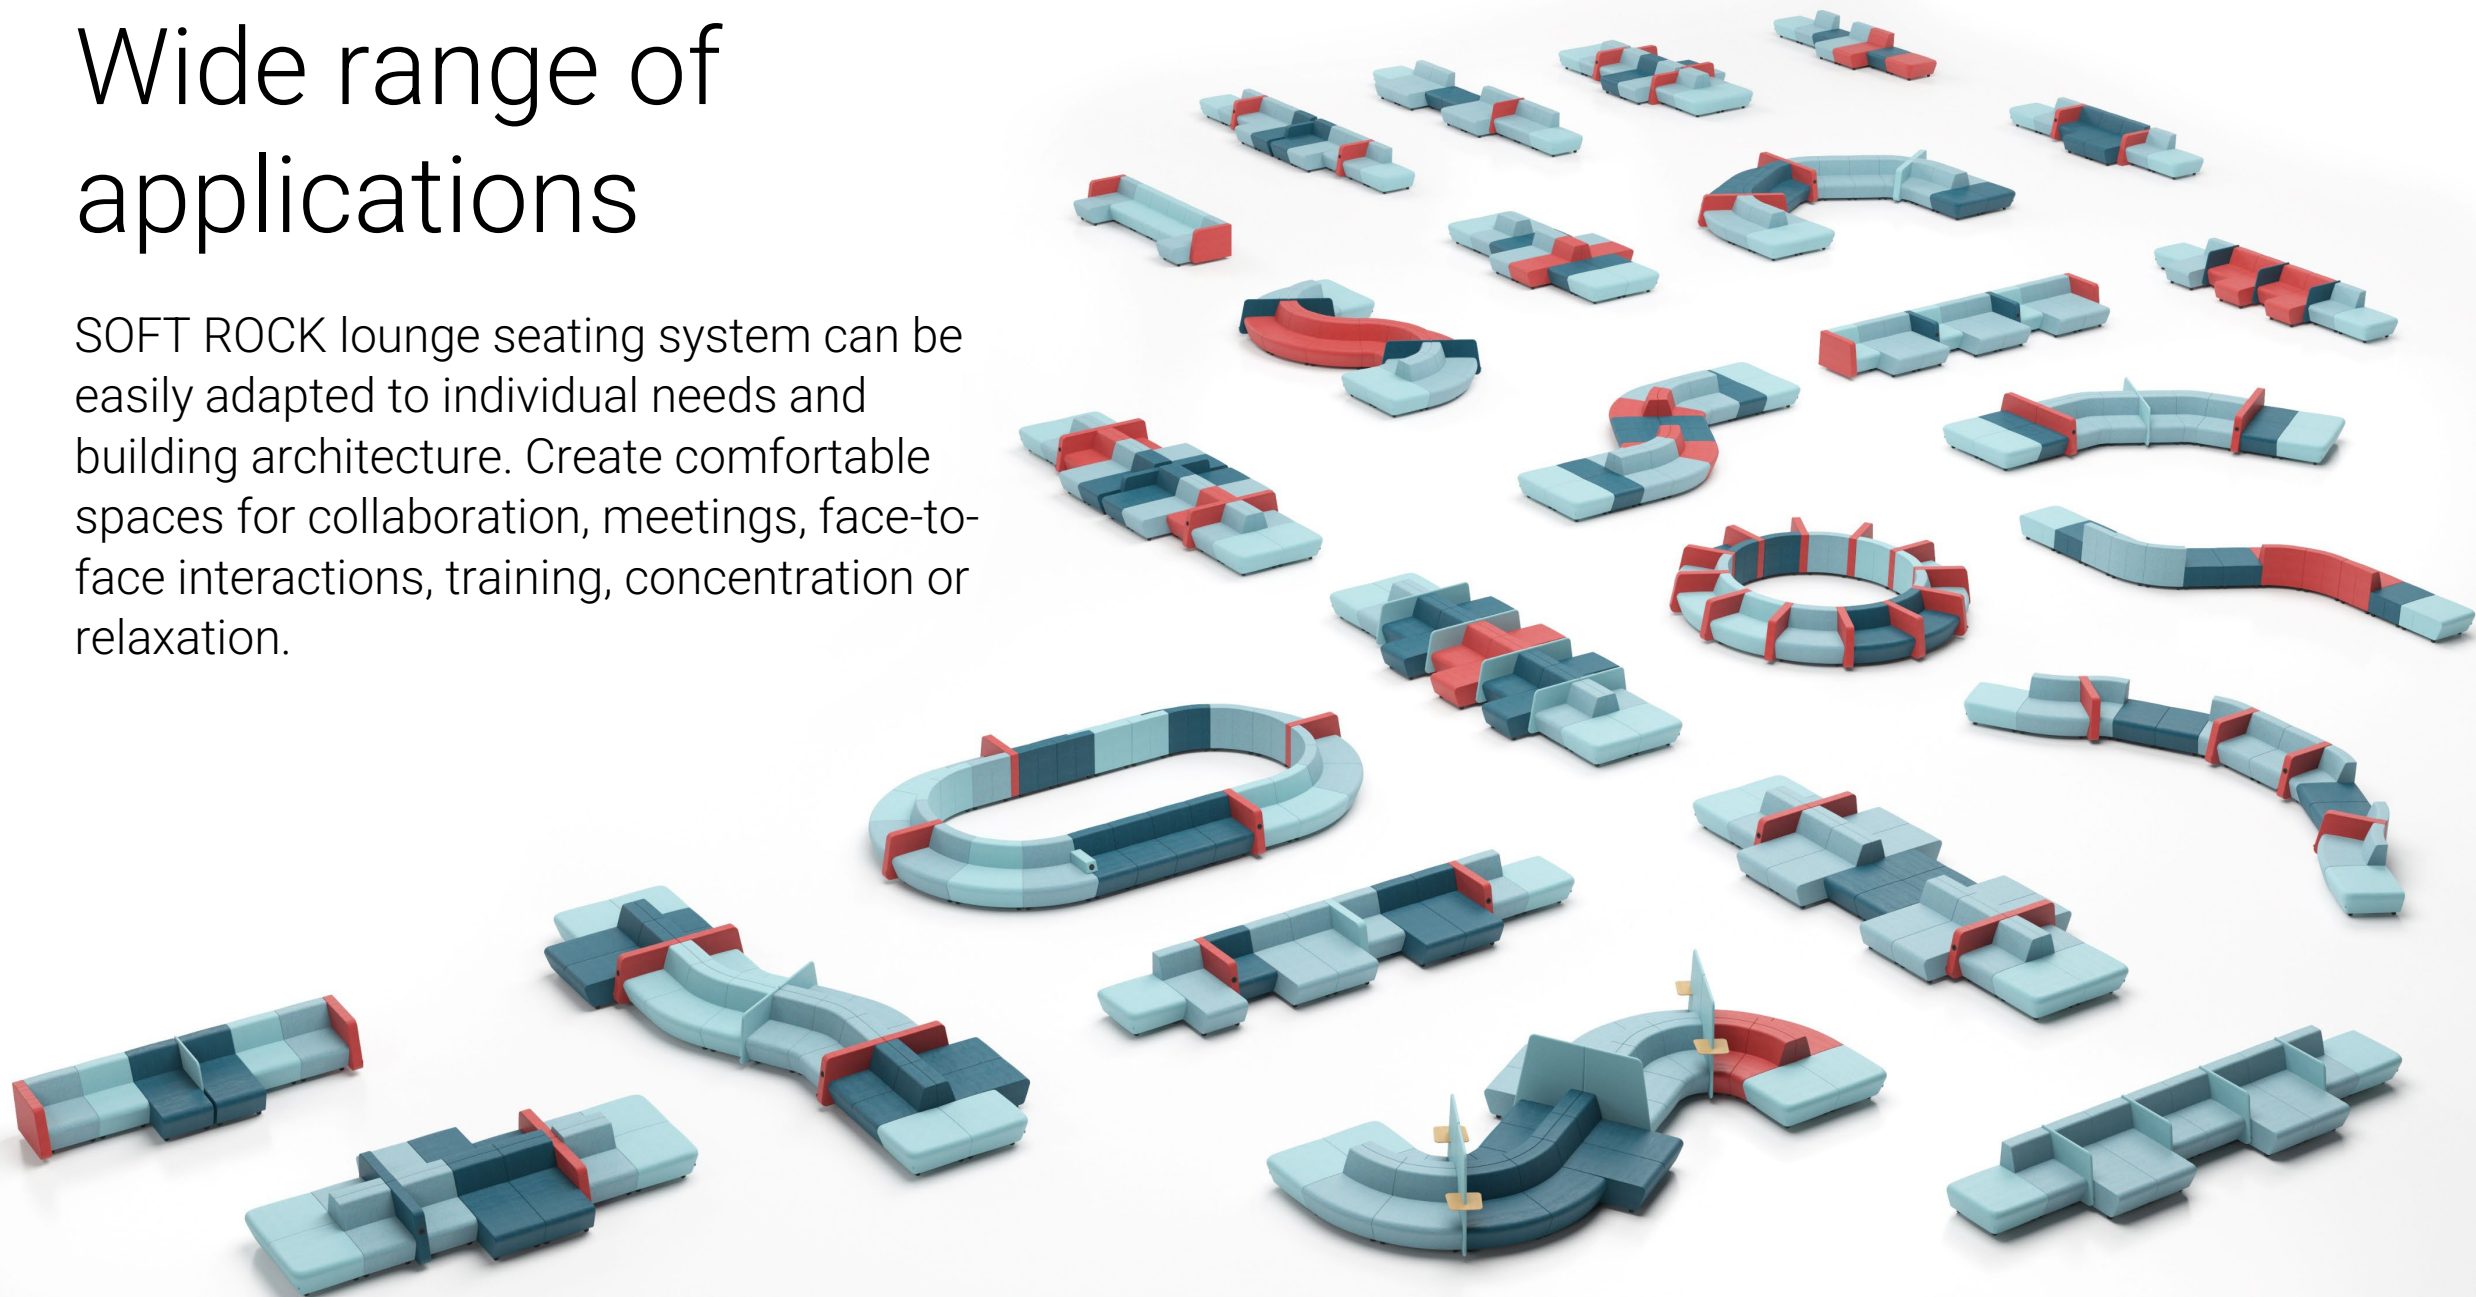

Flexible modular system

The SOFT ROCK collection consists of lounge seaters available in different sizes and forms which can be easily combined or rearranged to make efficient use of the space.

Unlimited possibilities for creative expression

6 types of lounge seaters:

- come in different sizes;
- feature straight or curved lines;
- with or without a backrest.

Make the most of your lounge seater composition by adding

Armrests:

- low
- high
- with power supply modules

Screens:

- low
- high
- high screens with a table

Privacy and safety

- Integrated screens help to create zones for individual work that requires concentration.
- An easy way to ensure a desired seating distance between users.
- Leather-look lounge seaters are easy to clean and disinfect.

Always “connected”

To meet your need for constant connectivity, the low and high armrests offer the following in-built features:

- power sockets;
- fast charging USB ports.

Wide range of applications

SOFT ROCK lounge seating system can be easily adapted to individual needs and building architecture. Create comfortable spaces for collaboration, meetings, face-to-face interactions, training, concentration or relaxation.