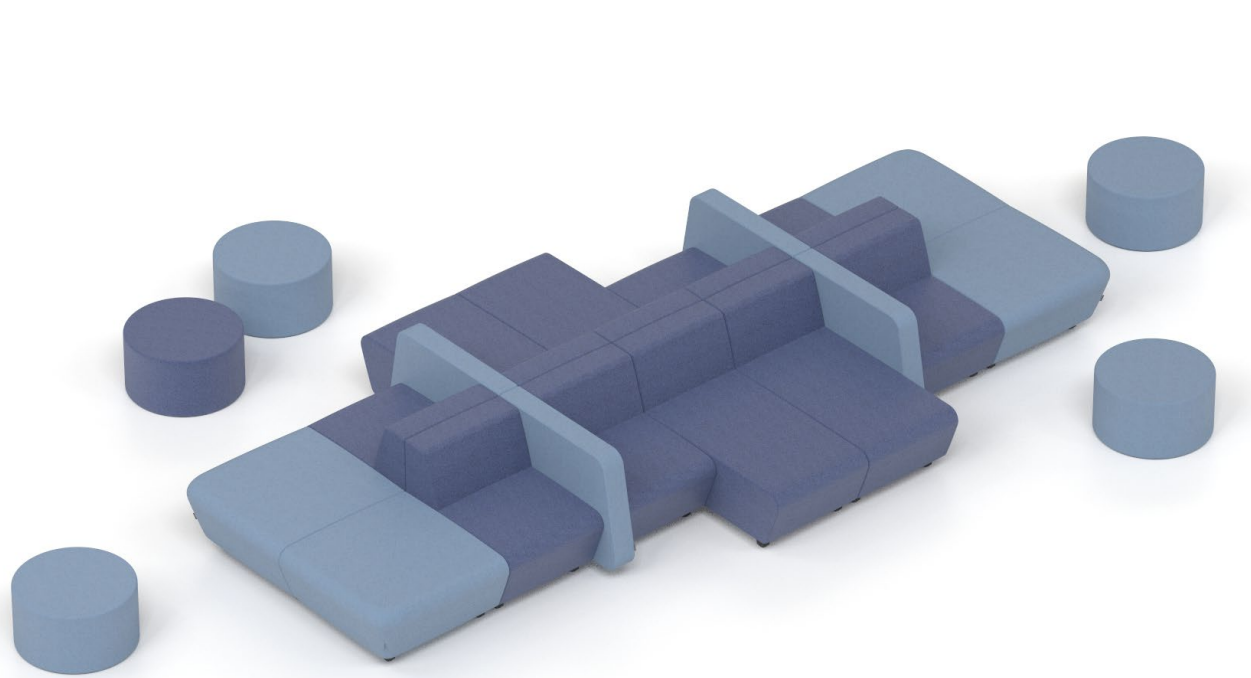

Always “connected”

To meet your need for constant connectivity, the low and high armrests offer the following in-built features:

- power sockets;
- fast charging USB ports.

Wide range of applications

SOFT ROCK lounge seating system can be easily adapted to individual needs and building architecture. Create comfortable spaces for collaboration, meetings, face-to-face interactions, training, concentration or relaxation.

A collaboration space

A collaboration space

A collaboration space

A collaboration space

A meeting space

A meeting space

A meeting space

The image shows two office pods side-by-side. The left pod has blue walls and a blue sofa with a small table. The right pod has yellow walls and a yellow sofa with a small table. The text 'A quiet space for concentration and individual relaxation' is overlaid on the blue pod. The pods are separated by a grey pillar and have glass doors with black frames. The ceiling has a grid pattern and recessed lights. The floor is a light grey concrete.

A relaxation space – islands

A relaxation space – cafés

Colours with function

Different module colours not only offer great options to create unique combinations, but also allow you to visually define and separate spaces within the boundaries of the lounge seater.

Range

Main modules

Lounge seater

Lounge seater with a backrest

Long lounge seater with a backrest

Corner lounge seater (90°)

Curved lounge seater with a backrest (+30°)

Curved lounge seater with a backrest (-30°)