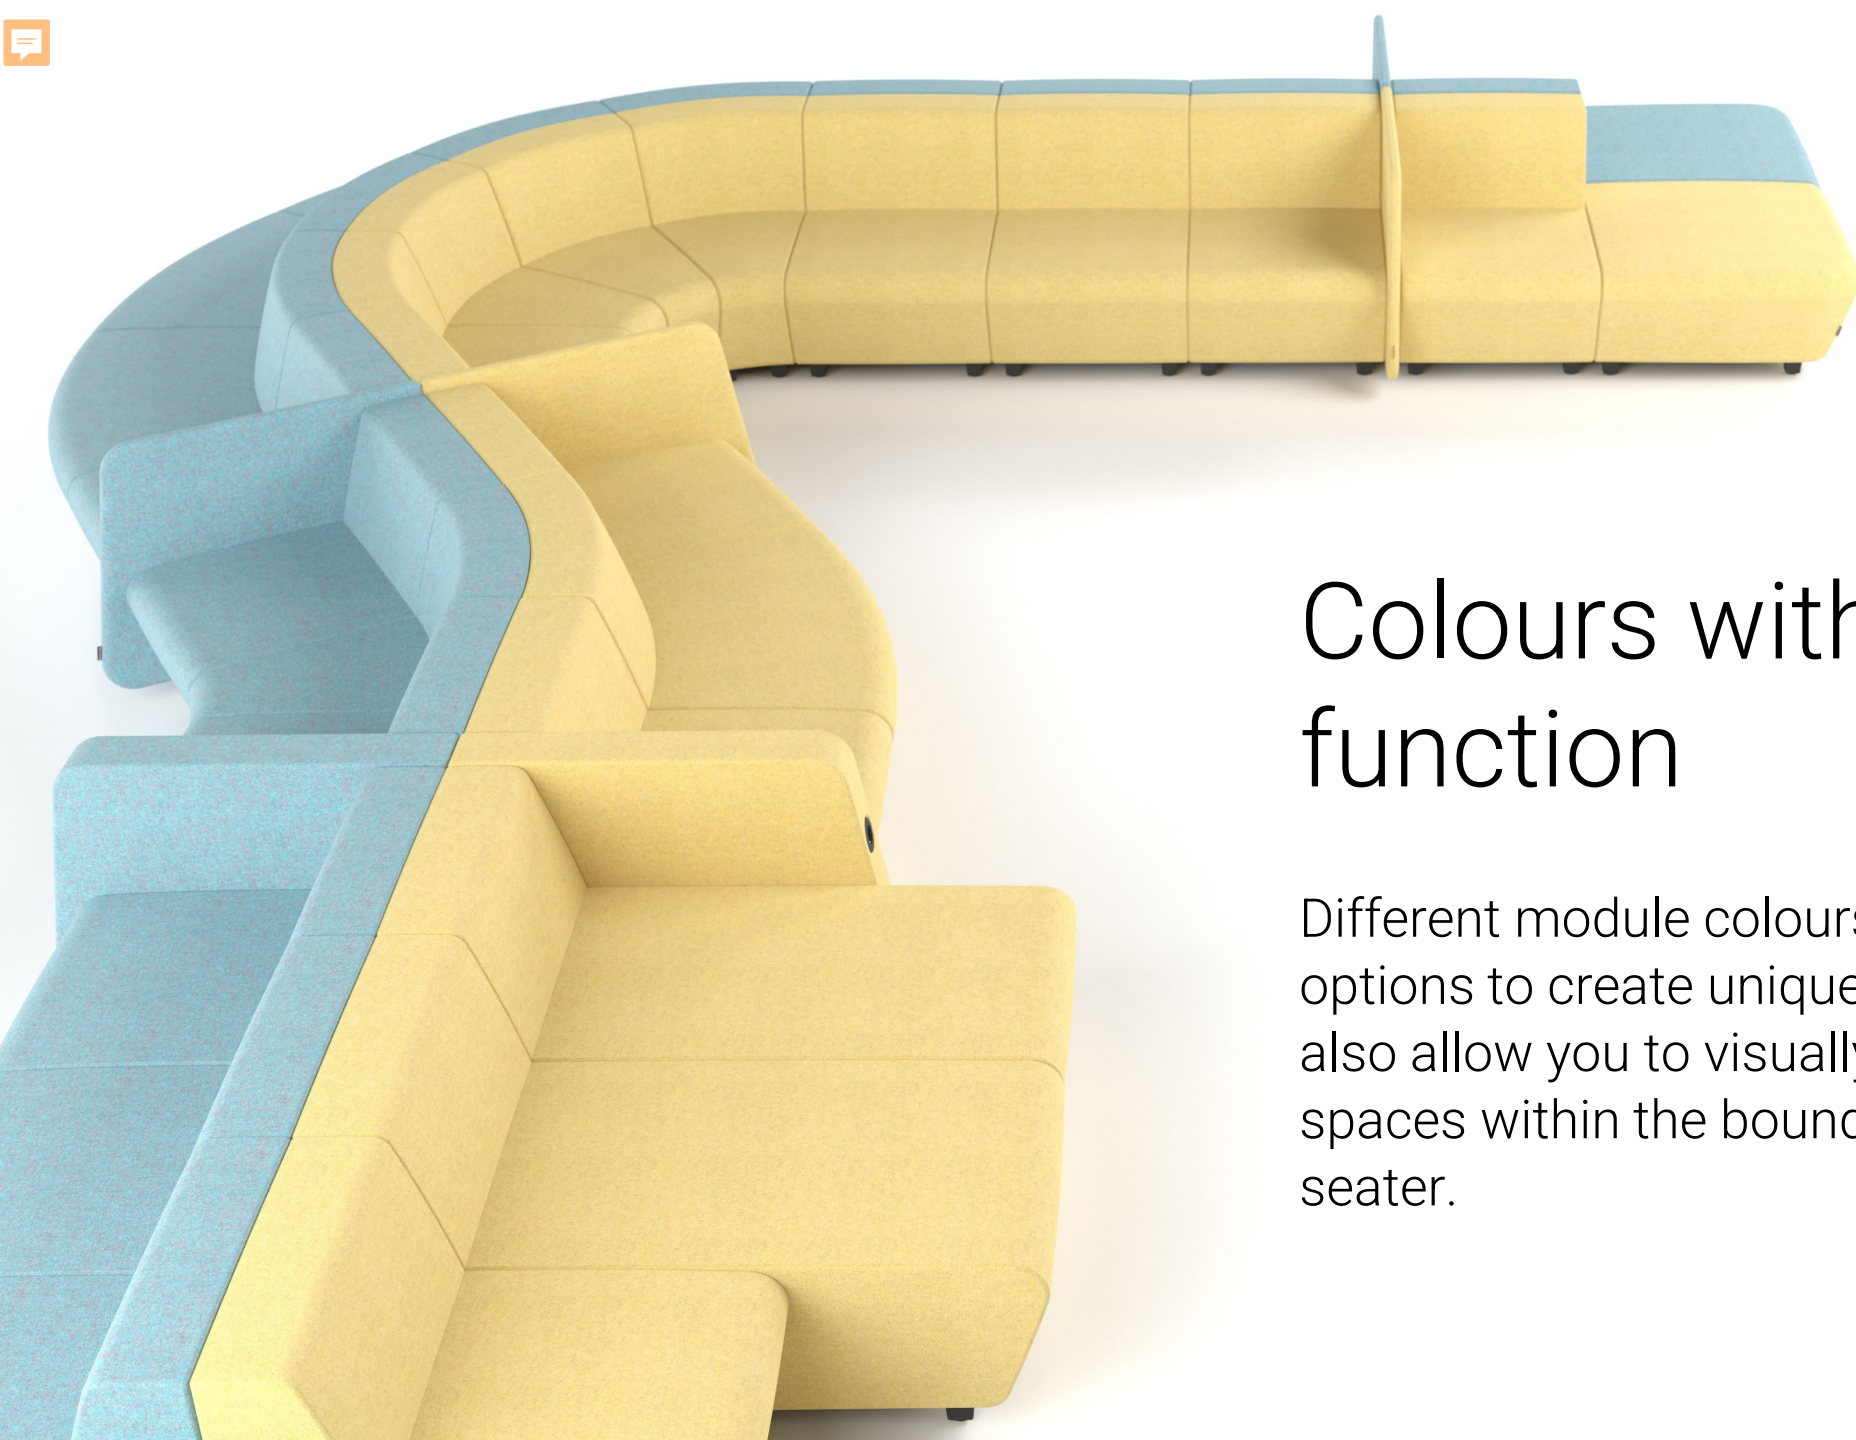

Always “connected”

To meet your need for constant connectivity, the low and high armrests offer the following in-built features:

- power sockets;
- fast charging USB ports.

Wide range of applications

SOFT ROCK lounge seating system can be easily adapted to individual needs and building architecture. Create comfortable spaces for collaboration, meetings, face-to-face interactions, training, concentration or relaxation.

A collaboration space

A collaboration space

A collaboration space

A collaboration space

A meeting space

A meeting space

A meeting space

The image shows two office pods side-by-side. The left pod has blue walls and a blue sofa with a small table. The right pod has yellow walls and a yellow sofa with a small table. The text 'A quiet space for concentration and individual relaxation' is overlaid on the blue pod. The pods are separated by a grey pillar and have glass doors with black frames. The ceiling has a grid pattern and recessed lights. The floor is a light grey concrete.

A relaxation space – islands

A relaxation space – cafés

Colours with function

Different module colours not only offer great options to create unique combinations, but also allow you to visually define and separate spaces within the boundaries of the lounge seater.

Range

Main modules

Lounge seater

Lounge seater with a backrest

Long lounge seater with a backrest

Corner lounge seater (90°)

Curved lounge seater with a backrest (+30°)

Curved lounge seater with a backrest (-30°)