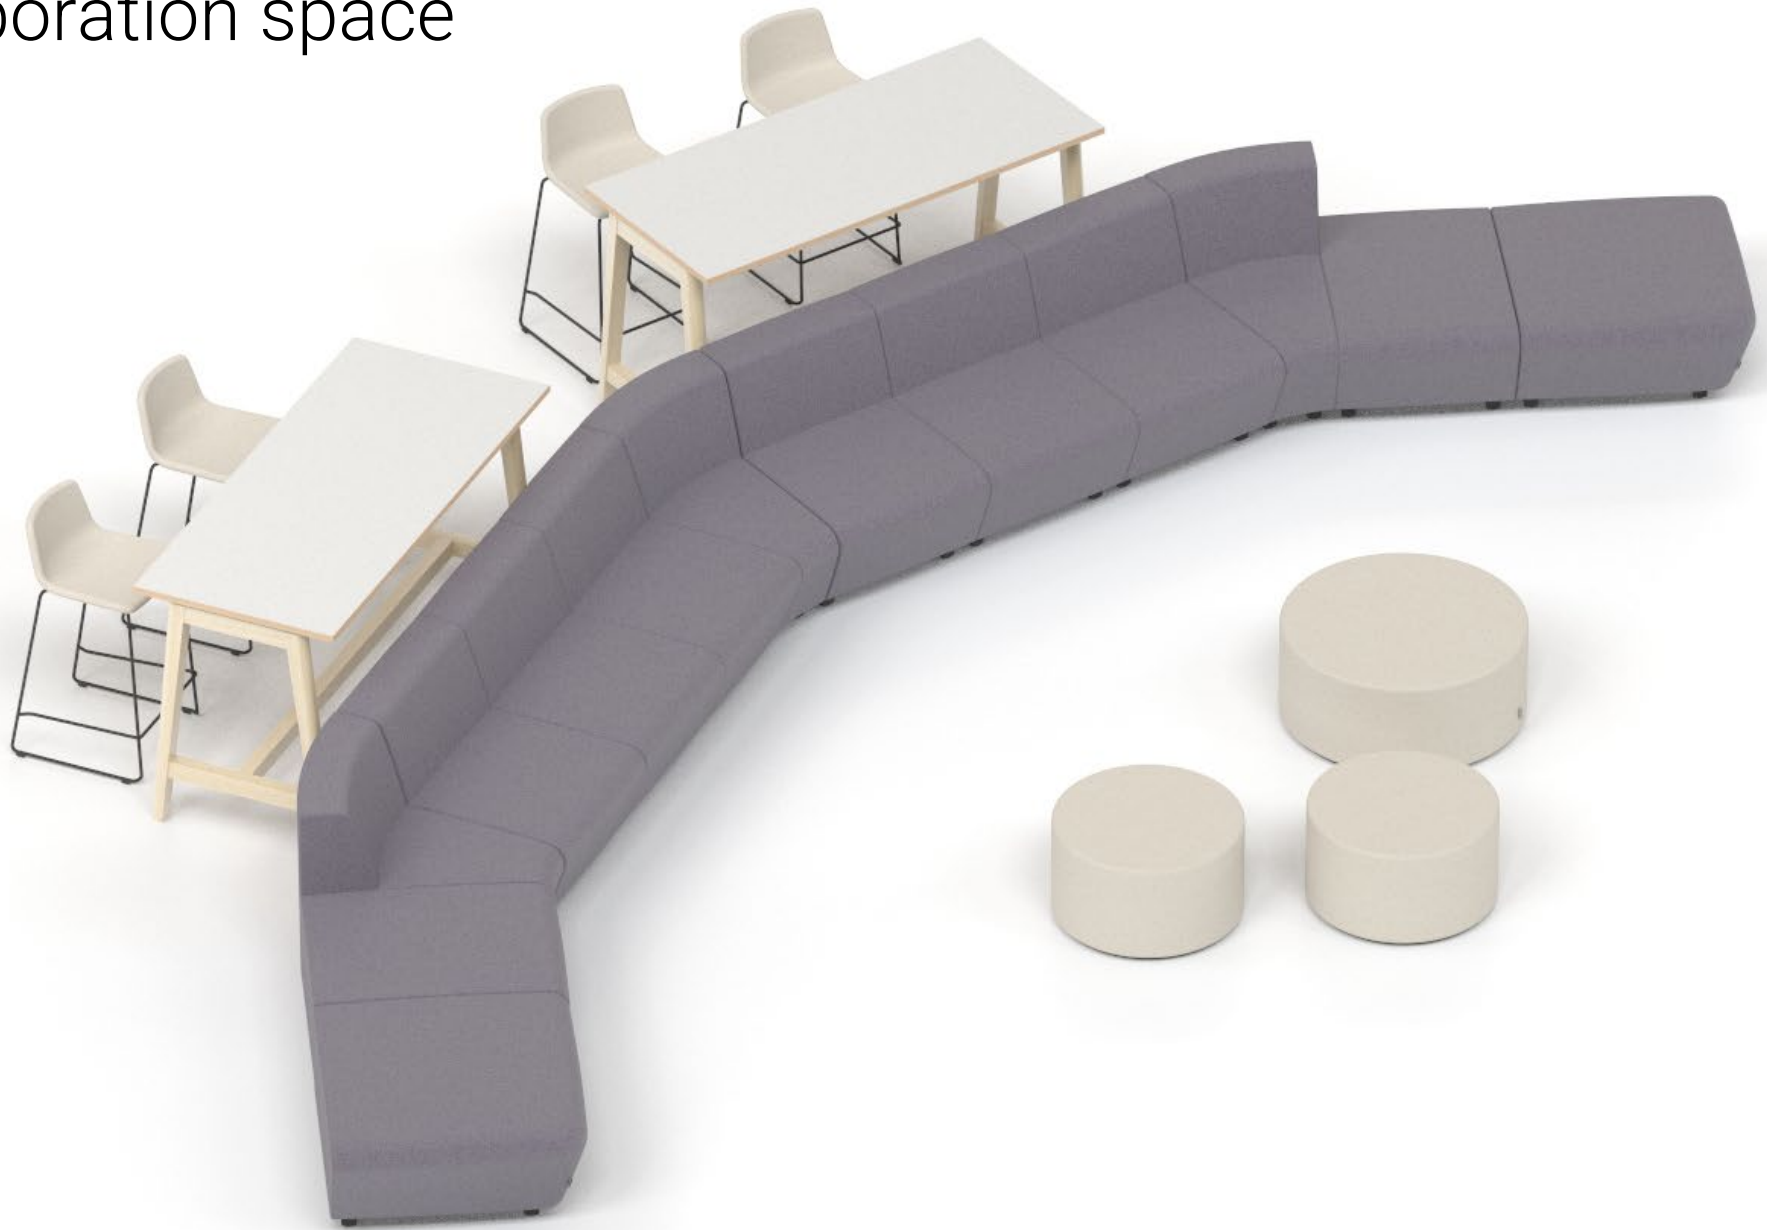

Always “connected”

To meet your need for constant connectivity, the low and high armrests offer the following in-built features:

- power sockets;
- fast charging USB ports.

Wide range of applications

SOFT ROCK lounge seating system can be easily adapted to individual needs and building architecture. Create comfortable spaces for collaboration, meetings, face-to-face interactions, training, concentration or relaxation.

A collaboration space

A collaboration space

A collaboration space

A collaboration space

A meeting space

A meeting space

A meeting space

The image shows two office pods side-by-side. The left pod has blue walls and a blue sofa with a small table. The right pod has yellow walls and a yellow sofa with a small table. The text 'A quiet space for concentration and individual relaxation' is overlaid on the blue pod. The pods are separated by a grey pillar and have glass doors with black frames. The ceiling has a grid pattern and recessed lights. The floor is a light grey concrete.

A relaxation space – islands

A relaxation space – cafés

Colours with function

Different module colours not only offer great options to create unique combinations, but also allow you to visually define and separate spaces within the boundaries of the lounge seater.

Range

Main modules

Lounge seater

Lounge seater with a backrest

Long lounge seater with a backrest

Corner lounge seater (90°)

Curved lounge seater with a backrest (+30°)

Curved lounge seater with a backrest (-30°)