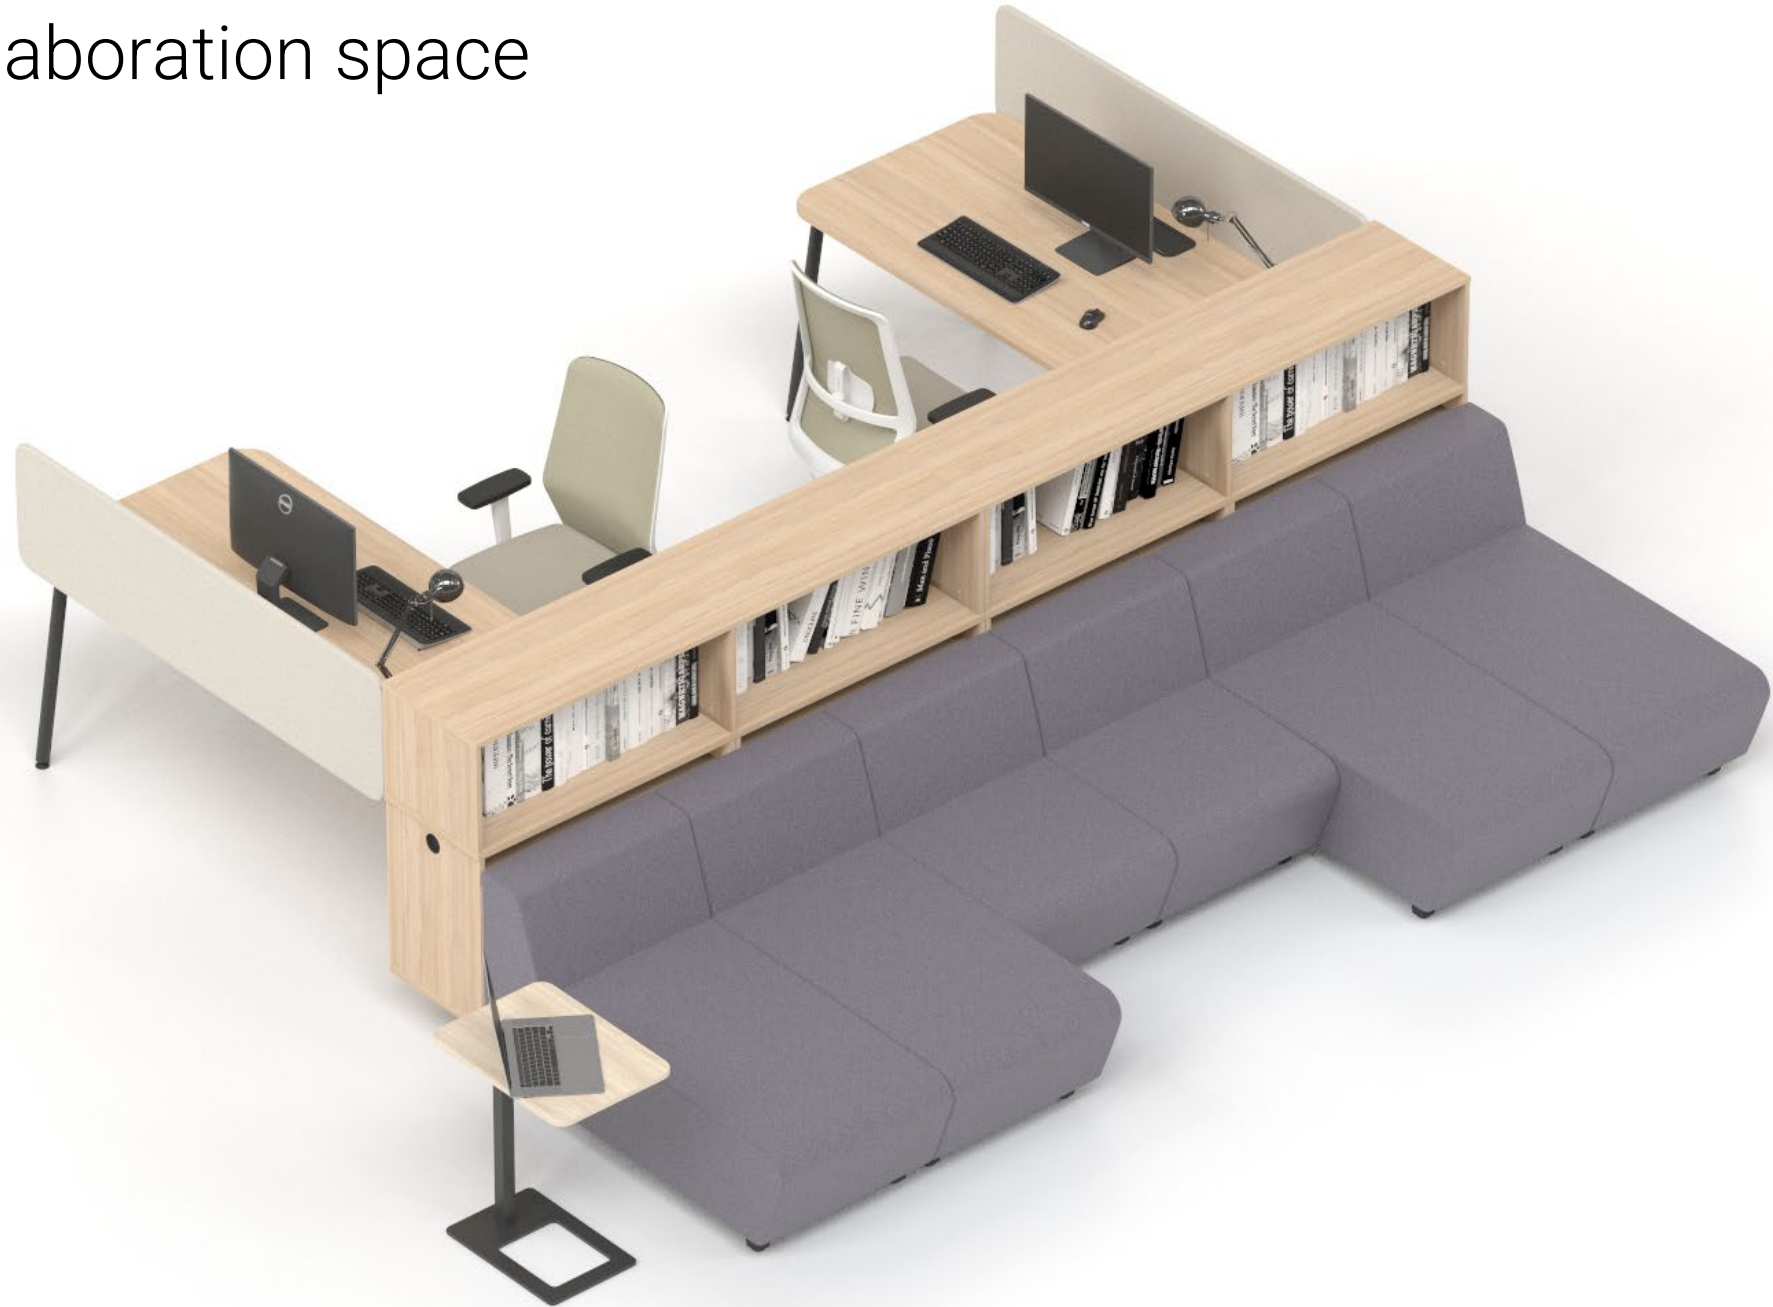

Screens:

- low
- high
- high screens with a table

Privacy and safety

- Integrated screens help to create zones for individual work that requires concentration.
- An easy way to ensure a desired seating distance between users.
- Leather-look lounge seaters are easy to clean and disinfect.

Always “connected”

To meet your need for constant connectivity, the low and high armrests offer the following in-built features:

- power sockets;
- fast charging USB ports.

Wide range of applications

SOFT ROCK lounge seating system can be easily adapted to individual needs and building architecture. Create comfortable spaces for collaboration, meetings, face-to-face interactions, training, concentration or relaxation.

A collaboration space

A collaboration space

A collaboration space

A collaboration space

A meeting space

A meeting space

A meeting space

The image shows two office pods side-by-side. The left pod has blue walls and a blue sofa with a small table. The right pod has yellow walls and a yellow sofa with a small table. The text 'A quiet space for concentration and individual relaxation' is overlaid on the blue pod. The pods are separated by a grey pillar and have glass doors with black frames. The ceiling has a grid pattern and recessed lights. The floor is a light grey concrete.