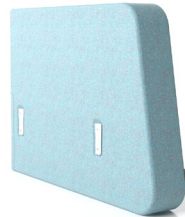

Side armrest (R/H, L/H, centred)