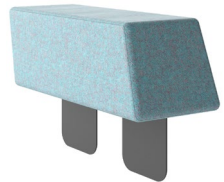

Armrests

Armrest with metal base