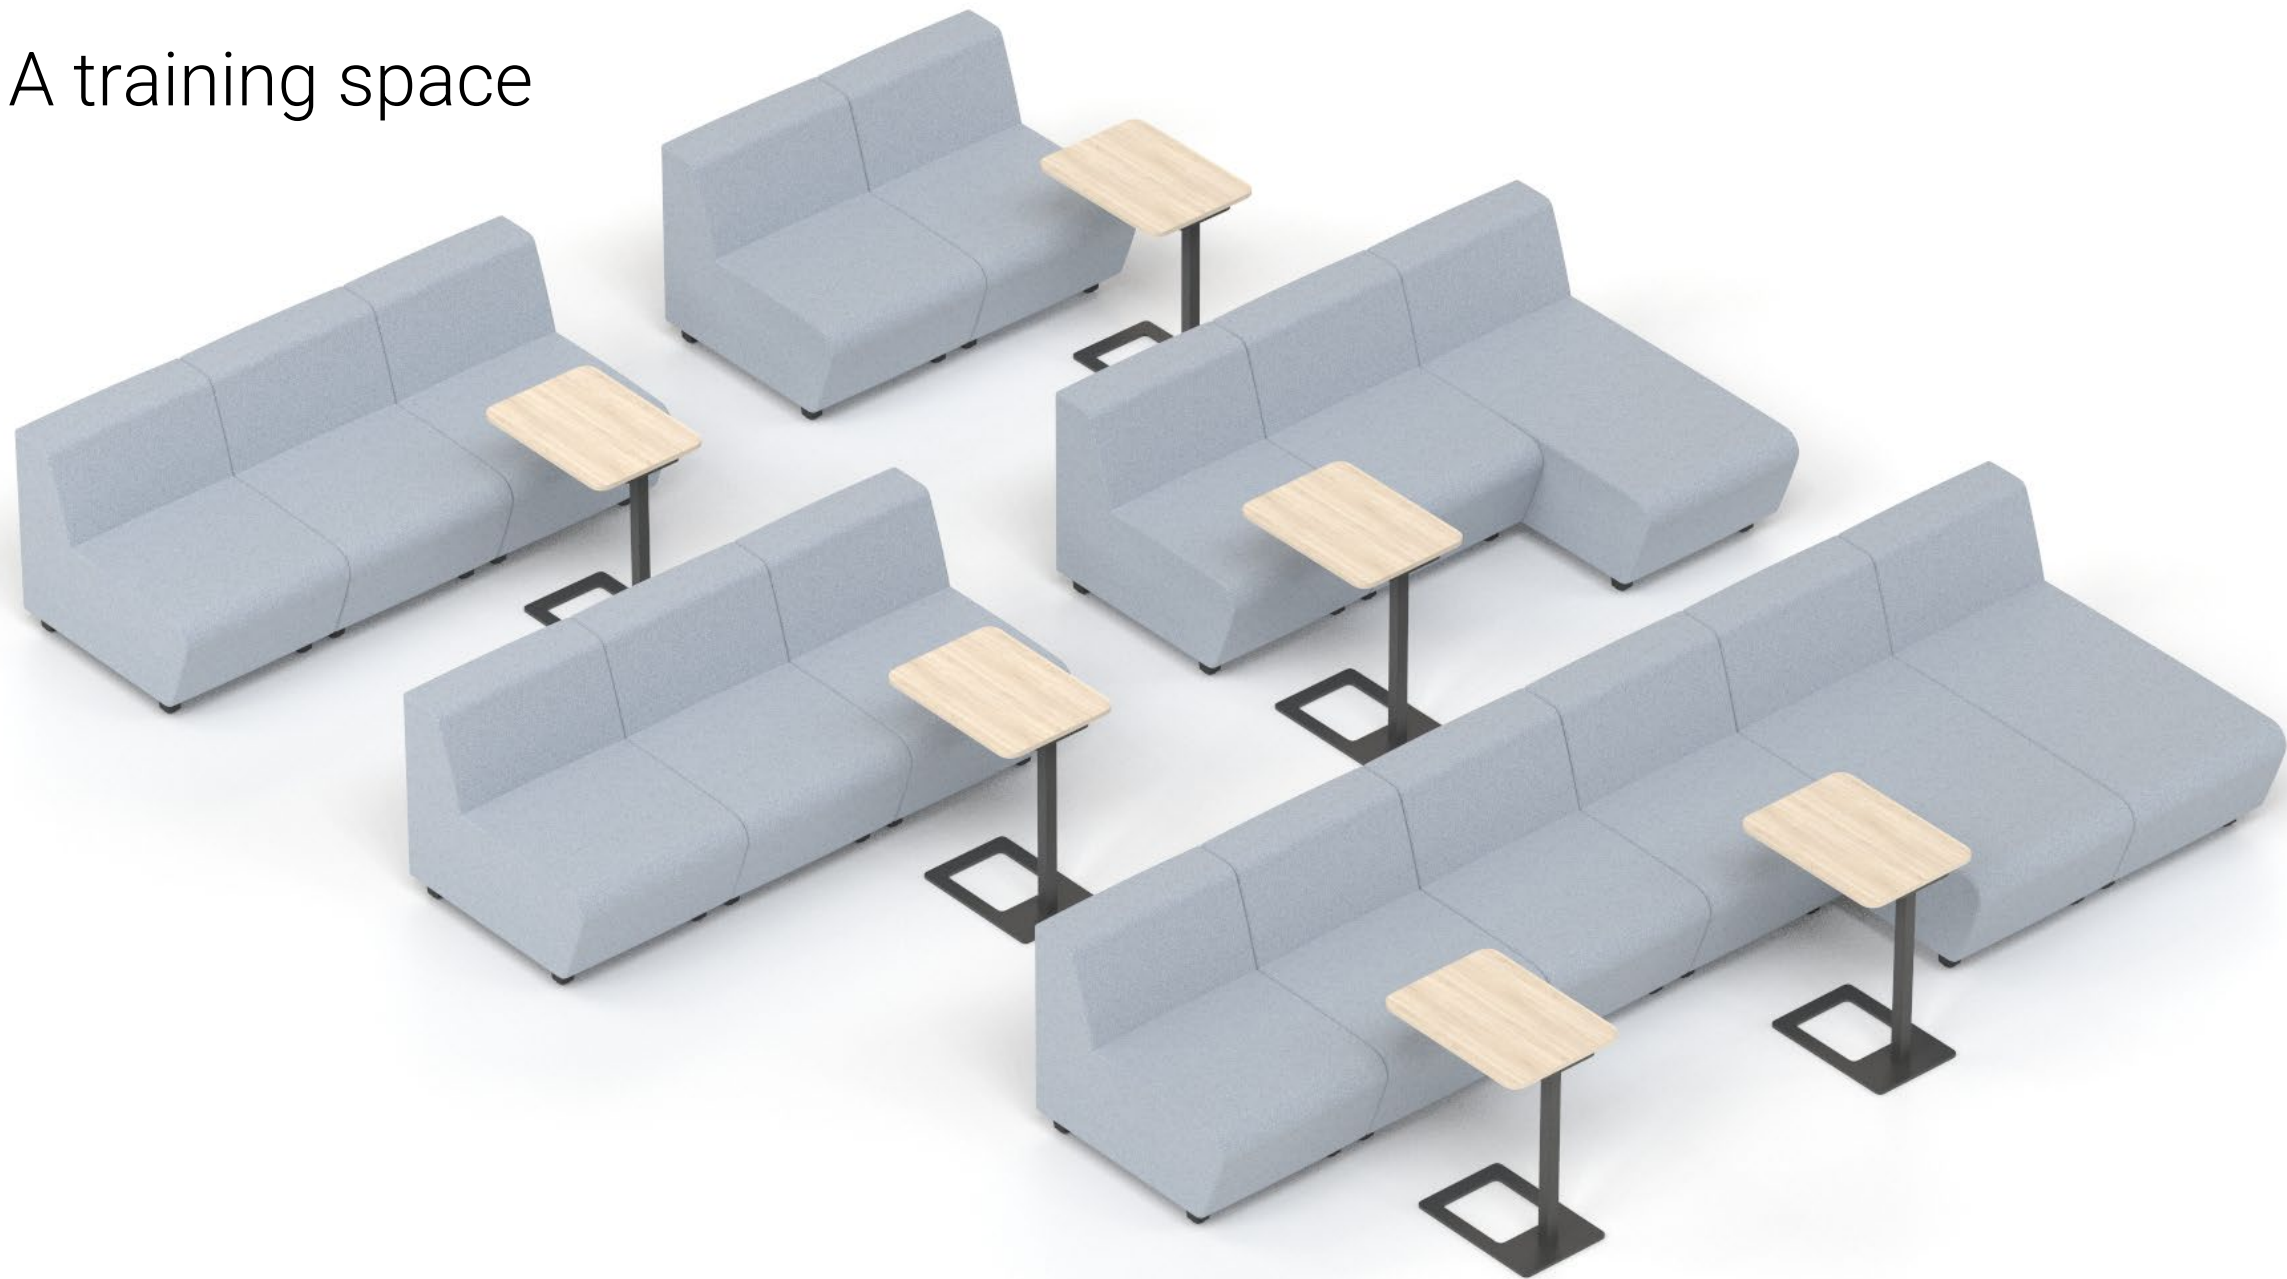

A training space