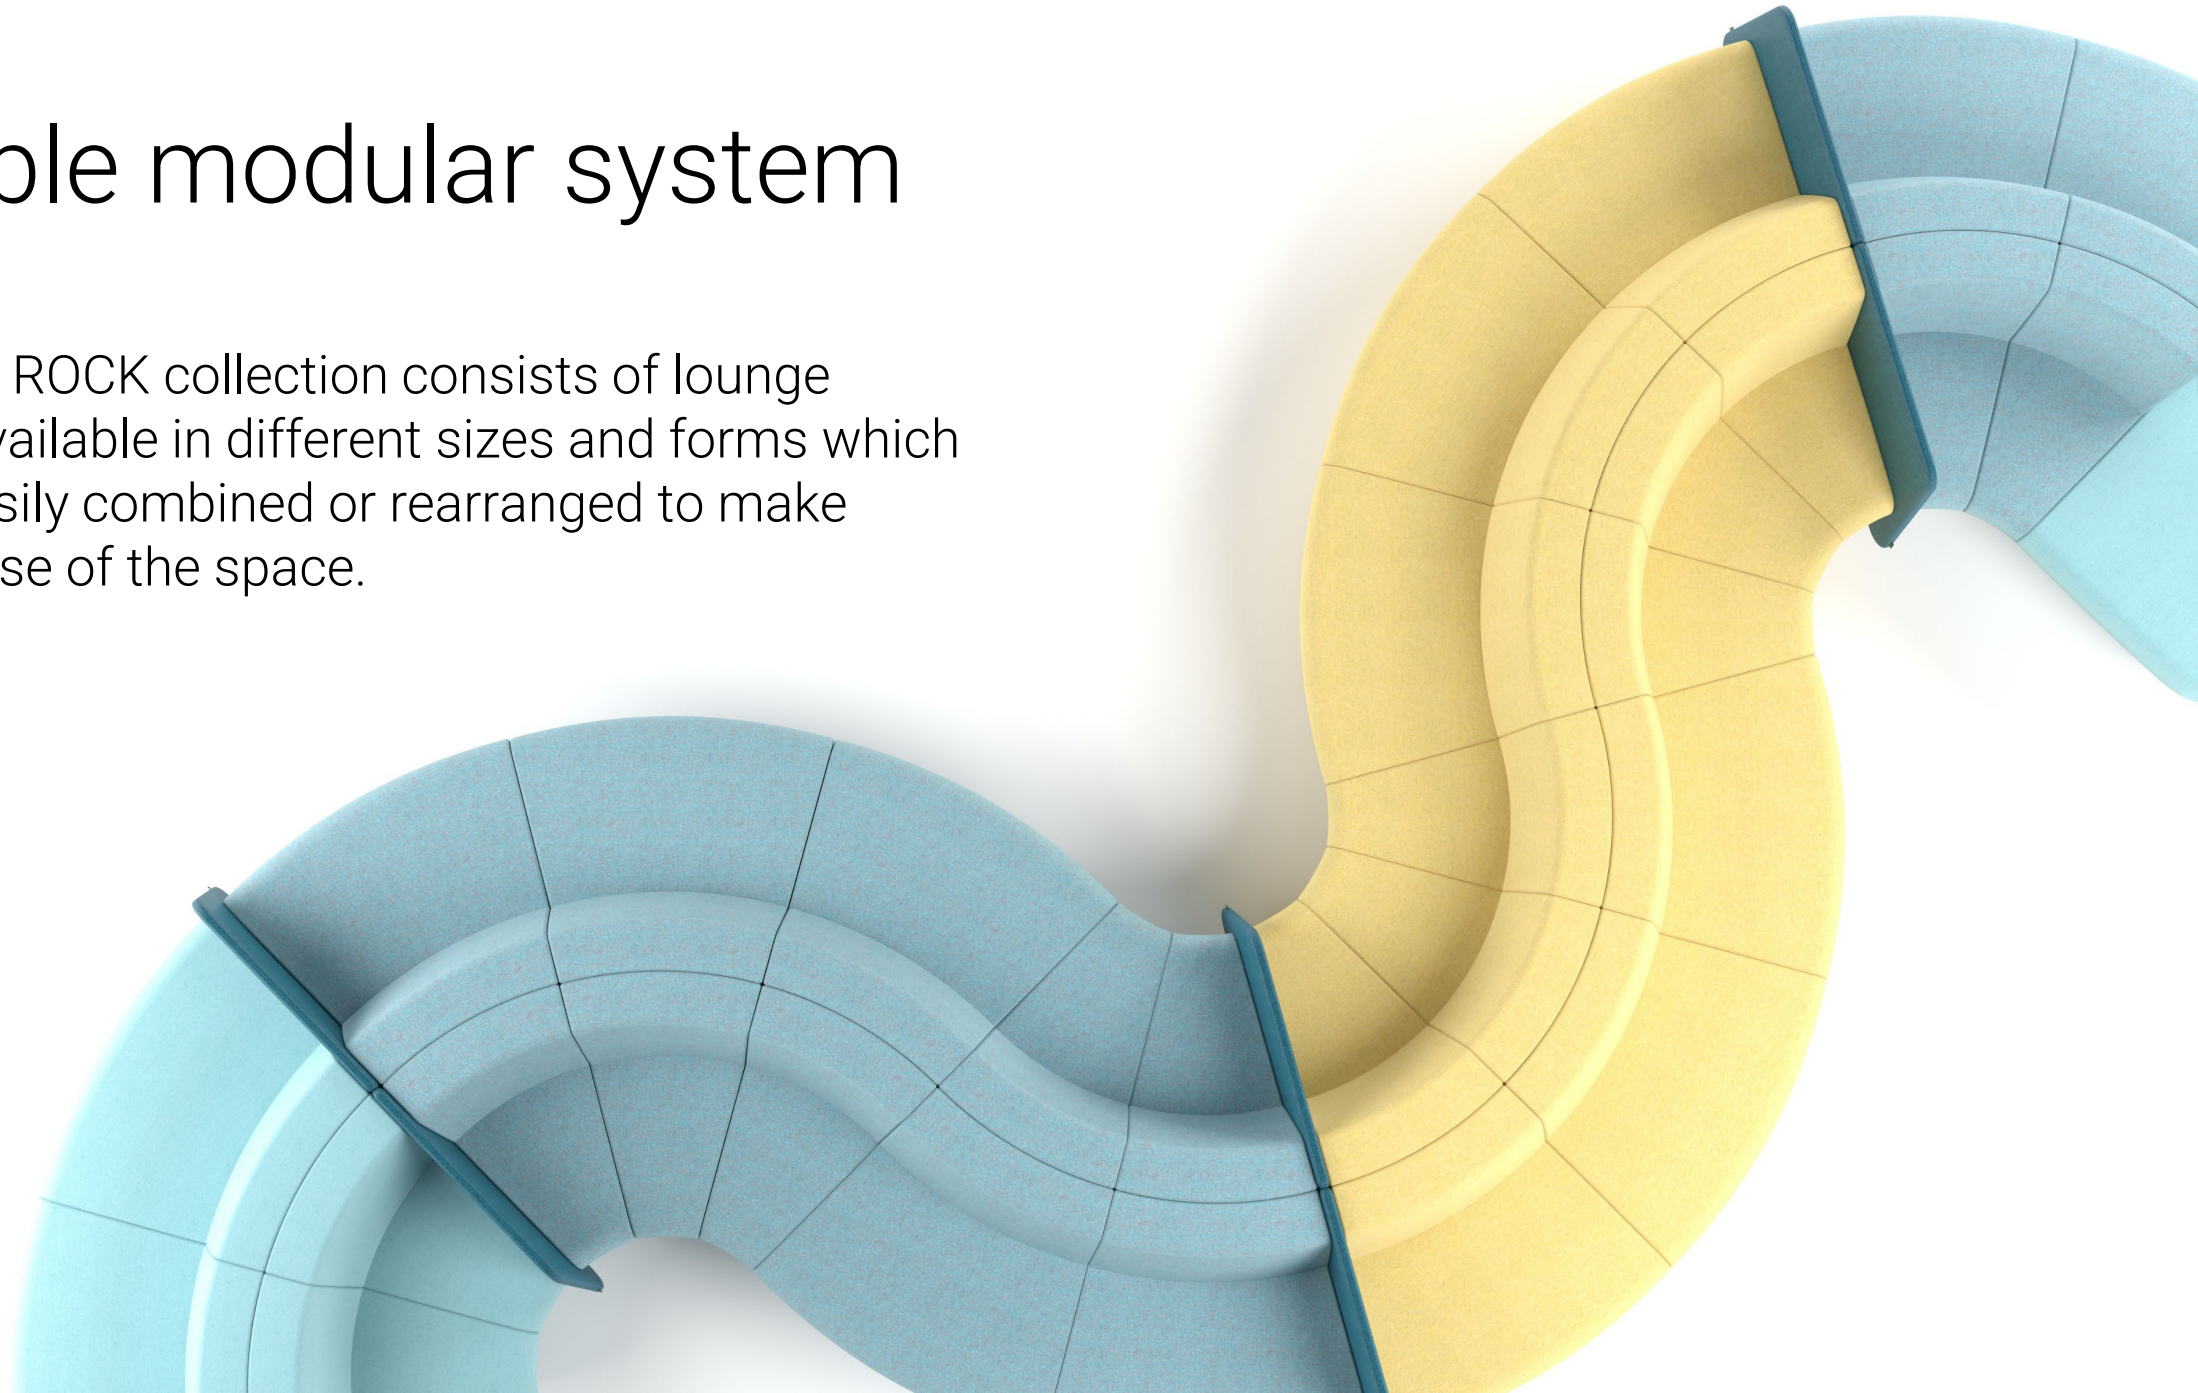

Nature-inspired forms

The synergy between rounded shapes and straight lines creates a unique, eye-catching yet simple design.

Low-frame **SOFT ROCK** lounge seaters with a distinctive backrest invite you to sit back in comfort or to lay down and relax.

Flexible modular system

The SOFT ROCK collection consists of lounge seaters available in different sizes and forms which can be easily combined or rearranged to make efficient use of the space.

Unlimited possibilities for creative expression