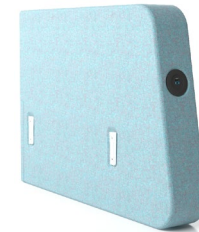

Range

Main modules

Lounge seater

Lounge seater with a backrest

Long lounge seater with a backrest

Corner lounge seater (90°)

Curved lounge seater with a backrest (+30°)

Curved lounge seater with a backrest (-30°)

Armrests

Armrest with metal base

Armrest with metal base and 1 USB fast charger (type A+C) or a power socket

Side armrest (R/H, L/H, centred)

Side armrest (R/H, L/H, centred) with 1 USB fast charger (type A+C) or a power socket

Screens

Low screen (R/H, L/H, centred)

High screen (R/H, L/H, centred)

Central screen with a plywood table