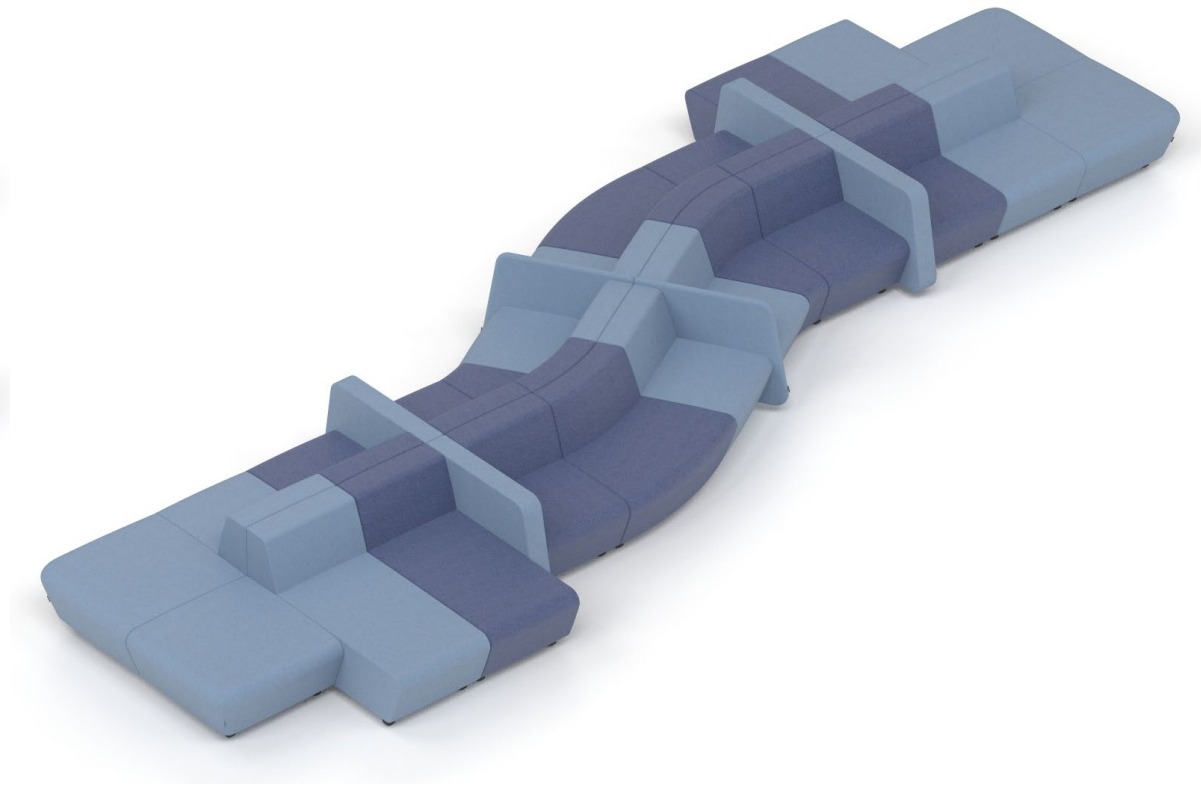

Always “connected”

To meet your need for constant connectivity, the low and high armrests offer the following in-built features:

- power sockets;
- fast charging USB ports.

Wide range of applications

SOFT ROCK lounge seating system can be easily adapted to individual needs and building architecture. Create comfortable spaces for collaboration, meetings, face-to-face interactions, training, concentration or relaxation.

A relaxation space – islands

A relaxation space – cafés

Colours with function

Different module colours not only offer great options to create unique combinations, but also allow you to visually define and separate spaces within the boundaries of the lounge seater.

Range

Main modules

Lounge seater

Lounge seater with a backrest

Long lounge seater with a backrest

Corner lounge seater (90°)

Curved lounge seater with a backrest (+30°)

Curved lounge seater with a backrest (-30°)