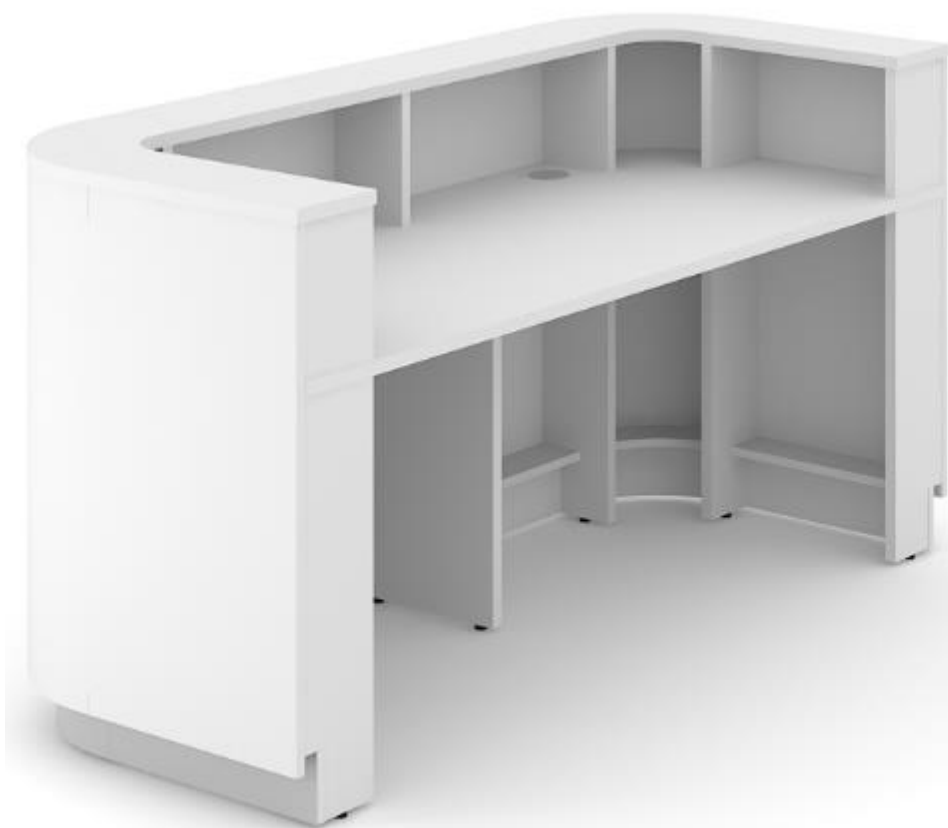

# COSY

RECEPTION FURNITURE

# Reception

A first impression is a lasting impression.

Clean, modern look with no sharp corners on the front side to make your office look welcoming, friendly and cosy for visitors.

- High modesty panel – CPL;
- Supports and desktops – white melamine (M1);
- Plinth – polished aluminium color HPL.

**Texture:**

CPL / Melamine M1