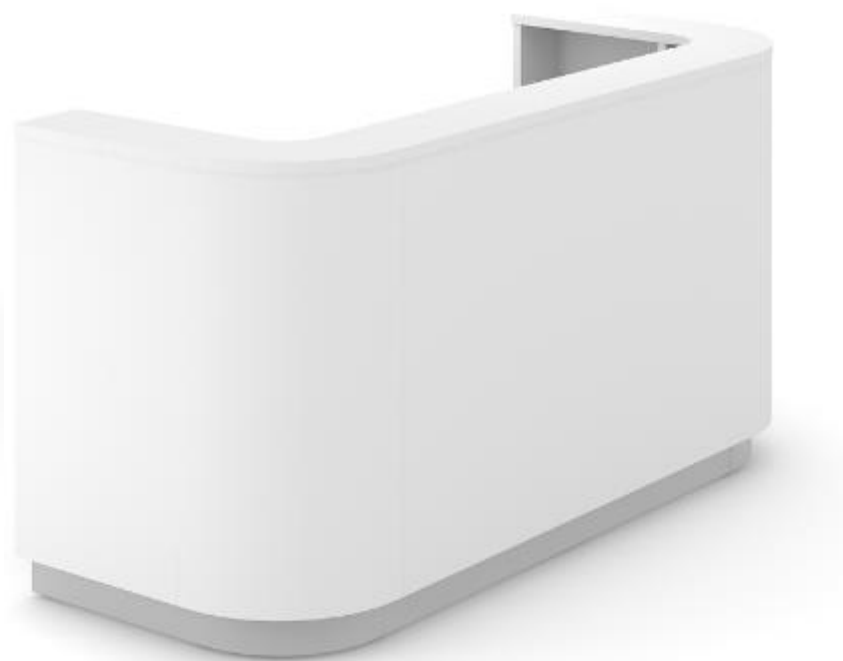

# Reception

A first impression is a lasting impression.

Clean, modern look with no sharp corners on the front side to make your office look welcoming, friendly and cosy for visitors.

- High modesty panel – CPL;
- Supports and desktops – white melamine (M1);
- Plinth – polished aluminium color HPL.

**Texture:**

CPL / Melamine M1