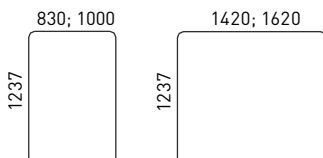

MY SPACE acoustic furniture

FEATURES

- Easily movable space dividing screens
- Quick and easy screen connection
- Certified sound absorption - class D

TECHNICAL INFORMATION

Screen composition

- Made of 16 mm chipboard;
- Covered with 10 mm acoustic foam;
- Upholstered with fabric.

Feet and fixators

- Have to be ordered separately for specific screen combinations;
- Single foot and matching fixator are under one purchase code thus have the same metal colour.

MATERIALS

- Fabric: LUCIA, VELITO PRESTO, BERTA, SYNERGY, STEP/STEP Melange;
- Metal: E (white), M (metallic), T1 (dark grey), A (black).

RANGE