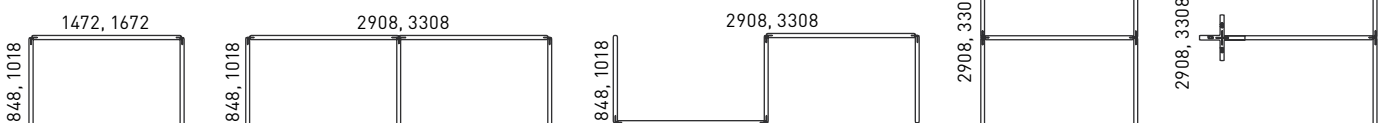

MY SPACE acoustic furniture

FEATURES

- Easily movable space dividing screens
- Quick and easy screen connection
- Certified sound absorption - class D

TECHNICAL INFORMATION

Screen composition

- Made of 16 mm chipboard;
- Covered with 10 mm acoustic foam;
- Upholstered with fabric.

Feet and fixators

- Have to be ordered separately for specific screen combinations;
- Single foot and matching fixator are under one purchase code thus have the same metal colour.

MATERIALS

- Fabric: LUCIA, VELITO PRESTO, BERTA, SYNERGY, STEP/STEP Melange;
- Metal: E (white), M (metallic), T1 (dark grey), A (black).

RANGE

Separate screens H=1270