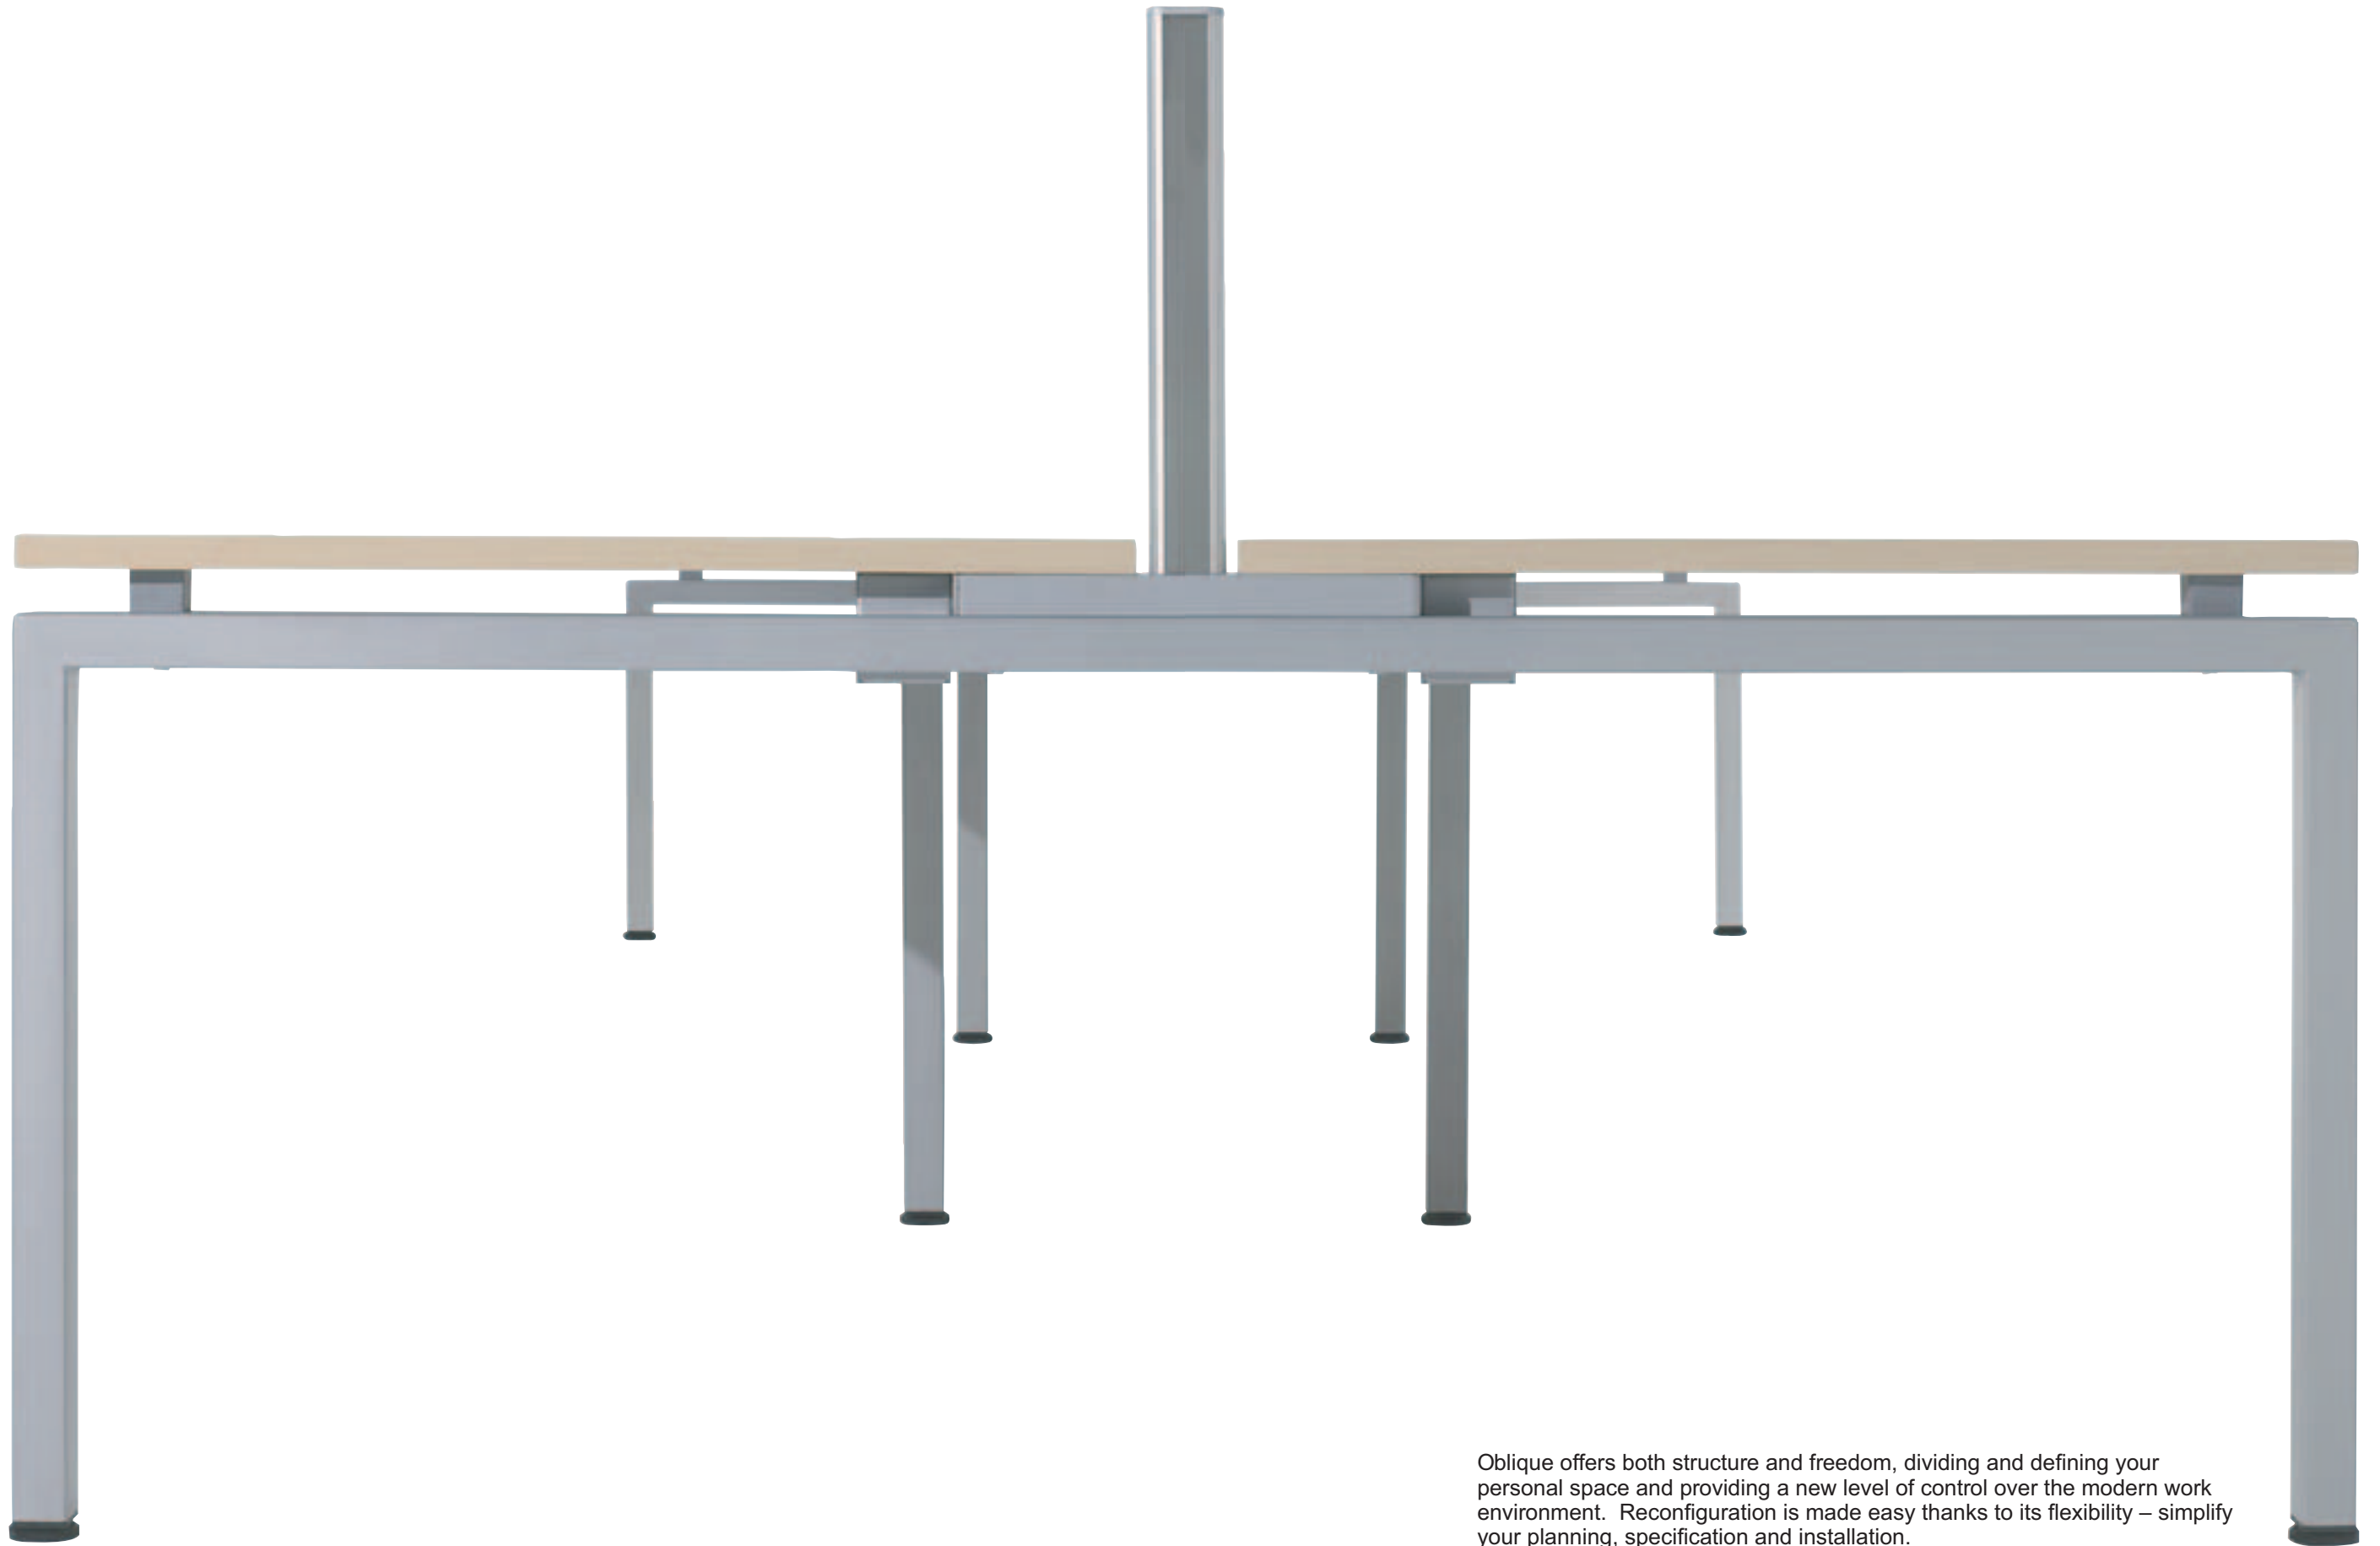

the personal touch

Adapting to a modern office environment with ease, this simple and elegant design combines telescopic beam systems and square-edged tops, creating a light, floating top aesthetic for both single or shared workstations.

true intelligence

In its simplest form, Oblique exists as a freestanding desk. Logical in concept, with a clean modern look, Oblique is an intelligent response to the most popular methods of work.

Introducing order and simplicity to complex work environments.

simplicity itself

Oblique offers both structure and freedom, dividing and defining your personal space and providing a new level of control over the modern work environment. Reconfiguration is made easy thanks to its flexibility – simplify your planning, specification and installation.

mfc

time and space

Oblique is a freestanding desk, but it can also be configured to meet the most demanding office space requirements by the addition of optional elements.

Matching the level of complexity required and ensuring the best possible use of space and budget.