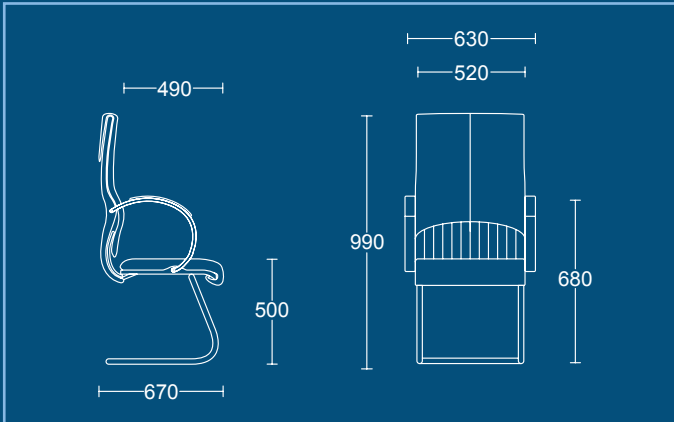

WIDTH 640mm
 DEPTH 690mm
 SEAT HEIGHT 470mm
 SEAT HEIGHT 540mm
 OVERALL HEIGHT 1110mm
 OVERALL HEIGHT 1180mm

V7-MCA

Medium back visitors chair with chrome arms and frame.

DIMENSIONS

WIDTH 630mm
 DEPTH 670mm
 SEAT HEIGHT 500mm
 OVERALL HEIGHT 990mm