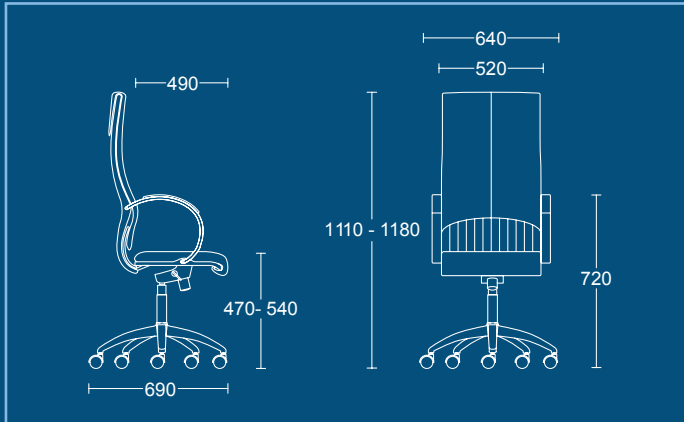

WIDTH 640mm
 DEPTH 690mm
 SEAT HEIGHT 470mm
 SEAT HEIGHT 540mm
 OVERALL HEIGHT 1110mm
 OVERALL HEIGHT 1180mm

V7-MCA

Medium back visitors chair with chrome arms and frame.

DIMENSIONS

WIDTH 630mm
 DEPTH 670mm
 SEAT HEIGHT 500mm
 OVERALL HEIGHT 990mm