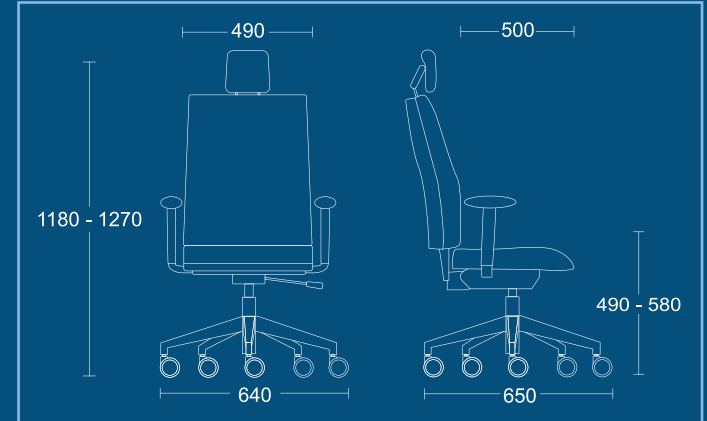

### PH1A

High back armchair with headrest and inflatable lumbar support.

DIMENSIONS	
WIDTH	640mm
DEPTH	650mm
SEAT HEIGHT	490mm
580mm	
OVERALL HEIGHT	1180mm
1270mm	

### PM2A

High back armchair with inflatable lumbar support.

DIMENSIONS	
WIDTH	640mm
DEPTH	650mm
SEAT HEIGHT	490mm
580mm	
OVERALL HEIGHT	980mm
1070mm	

### PH1 AAG

High back armchair with headrest, inflatable lumbar support and AAG arms.

DIMENSIONS	
WIDTH	640mm
DEPTH	650mm
SEAT HEIGHT	490mm
580mm	
OVERALL HEIGHT	1180mm
1270mm	

### PM2 AAG

High back armchair with inflatable lumbar support and AAG arms.

DIMENSIONS	
WIDTH	640mm
DEPTH	650mm
SEAT HEIGHT	490mm
580mm	
OVERALL HEIGHT	980mm
1070mm	