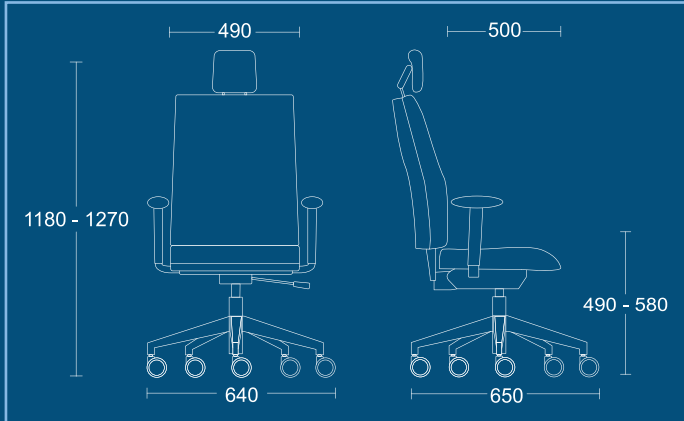

### PH1A

High back armchair with headrest and inflatable lumbar support.

DIMENSIONS	
WIDTH	640mm
DEPTH	650mm
SEAT HEIGHT	490mm
580mm	
OVERALL HEIGHT	1180mm
1270mm	

### PM2A

High back armchair with inflatable lumbar support.

DIMENSIONS	
WIDTH	640mm
DEPTH	650mm
SEAT HEIGHT	490mm
580mm	
OVERALL HEIGHT	980mm
1070mm	

### PH1 AAG

High back armchair with headrest, inflatable lumbar support and AAG arms.

DIMENSIONS	
WIDTH	640mm
DEPTH	650mm
SEAT HEIGHT	490mm
580mm	
OVERALL HEIGHT	1180mm
1270mm	

### PM2 AAG

High back armchair with inflatable lumbar support and AAG arms.

DIMENSIONS	
WIDTH	640mm
DEPTH	650mm
SEAT HEIGHT	490mm
580mm	
OVERALL HEIGHT	980mm
1070mm	