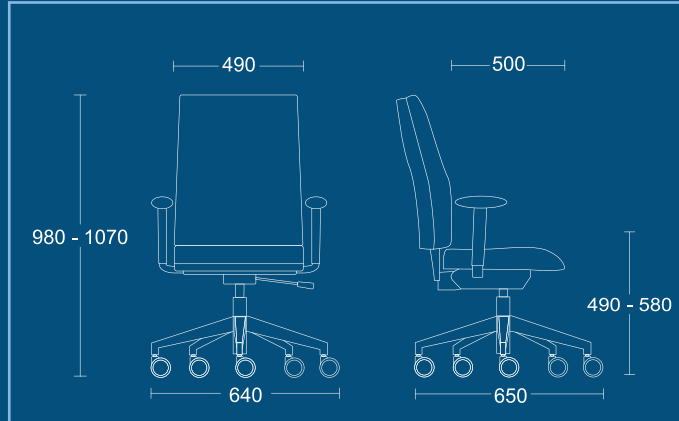

### PH1A

High back armchair with headrest and inflatable lumbar support.

DIMENSIONS	
WIDTH	640mm
DEPTH	650mm
SEAT HEIGHT	490mm
580mm	
OVERALL HEIGHT	1180mm
1270mm	

### PM2A

High back armchair with inflatable lumbar support.

DIMENSIONS	
WIDTH	640mm
DEPTH	650mm
SEAT HEIGHT	490mm
580mm	
OVERALL HEIGHT	980mm
1070mm	

### PH1 AAG

High back armchair with headrest, inflatable lumbar support and AAG arms.

DIMENSIONS	
WIDTH	640mm
DEPTH	650mm
SEAT HEIGHT	490mm
580mm	
OVERALL HEIGHT	1180mm
1270mm	

### PM2 AAG

High back armchair with inflatable lumbar support and AAG arms.

DIMENSIONS	
WIDTH	640mm
DEPTH	650mm
SEAT HEIGHT	490mm
580mm	
OVERALL HEIGHT	980mm
1070mm	