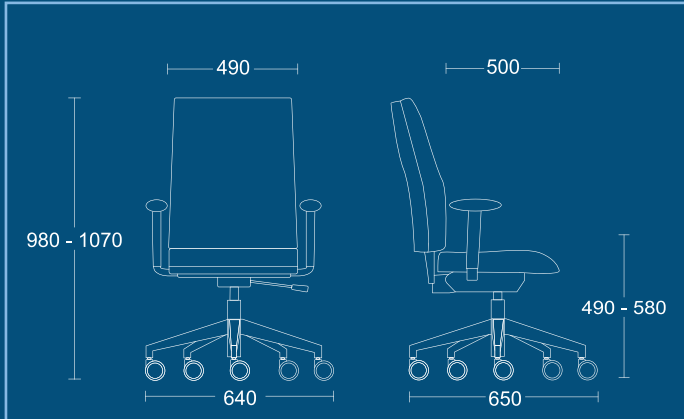

[/psiseating](https://www.facebook.com/psiseating)
[@psiseating](https://twitter.com/psiseating)
[/+psiseating](https://plus.google.com/+psiseating)
[/psiseating](https://www.instagram.com/psiseating)

Certificate Number 12877
ISO 9001