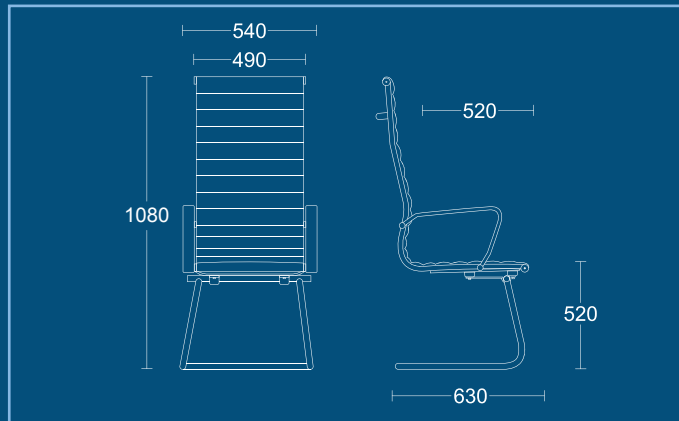

#### AH1

High back armchair with chrome arms and base.

DIMENSIONS	
WIDTH	690mm
DEPTH	690mm
SEAT HEIGHT	480mm
OVERALL HEIGHT	1130mm
OVERALL HEIGHT	1190mm

#### AM3

Medium back memory return swivel armchair.

DIMENSIONS	
WIDTH	630mm
DEPTH	520mm
SEAT HEIGHT	520mm
OVERALL HEIGHT	900mm

#### AMCA

Medium back chrome cantilever armchair.

DIMENSIONS	
WIDTH	540mm
DEPTH	630mm
SEAT HEIGHT	520mm
OVERALL HEIGHT	920mm

#### AHCA

High back chrome cantilever armchair.

DIMENSIONS	
WIDTH	540mm
DEPTH	630mm
SEAT HEIGHT	520mm
OVERALL HEIGHT	1080mm