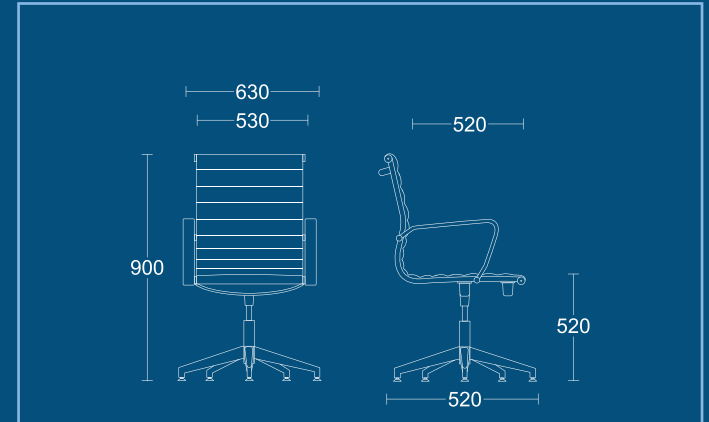

#### AH1

High back armchair with chrome arms and base.

DIMENSIONS	
WIDTH	690mm
DEPTH	690mm
SEAT HEIGHT	480mm
OVERALL HEIGHT	1130mm
OVERALL HEIGHT	1190mm

#### AM2

Medium back armchair with chrome arms and base.

DIMENSIONS	
WIDTH	690mm
DEPTH	690mm
SEAT HEIGHT	480mm
OVERALL HEIGHT	940mm
OVERALL HEIGHT	1000mm

#### AM3

Medium back memory return swivel armchair.

DIMENSIONS	
WIDTH	630mm
DEPTH	520mm
SEAT HEIGHT	520mm
OVERALL HEIGHT	900mm

#### AHCA

High back chrome cantilever armchair.

DIMENSIONS	
WIDTH	540mm
DEPTH	630mm
SEAT HEIGHT	520mm
OVERALL HEIGHT	1080mm