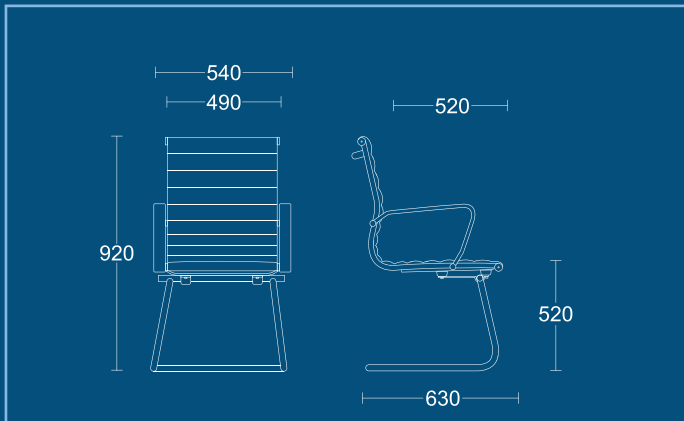

#### AMCA

Medium back chrome cantilever armchair.

DIMENSIONS	
WIDTH	540mm
DEPTH	630mm
SEAT HEIGHT	520mm
OVERALL HEIGHT	920mm

#### AHCA

High back chrome cantilever armchair.

DIMENSIONS	
WIDTH	540mm
DEPTH	630mm
SEAT HEIGHT	520mm
OVERALL HEIGHT	1080mm