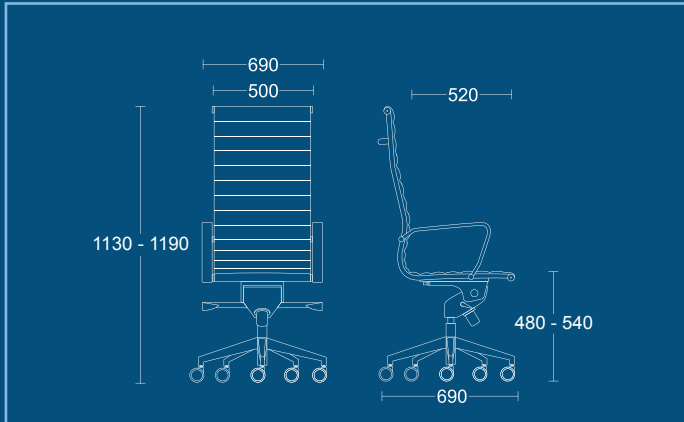

#### AH1

High back armchair with chrome arms and base.

DIMENSIONS	
WIDTH	690mm
DEPTH	690mm
SEAT HEIGHT	480mm
OVERALL HEIGHT	1130mm
OVERALL HEIGHT	1190mm

#### AM2

Medium back armchair with chrome arms and base.

DIMENSIONS	
WIDTH	690mm
DEPTH	690mm
SEAT HEIGHT	480mm
OVERALL HEIGHT	940mm
OVERALL HEIGHT	1000mm

#### AM3

Medium back memory return swivel armchair.

DIMENSIONS	
WIDTH	630mm
DEPTH	520mm
SEAT HEIGHT	520mm
OVERALL HEIGHT	900mm

#### AHCA

High back chrome cantilever armchair.

DIMENSIONS	
WIDTH	540mm
DEPTH	630mm
SEAT HEIGHT	520mm
OVERALL HEIGHT	1080mm