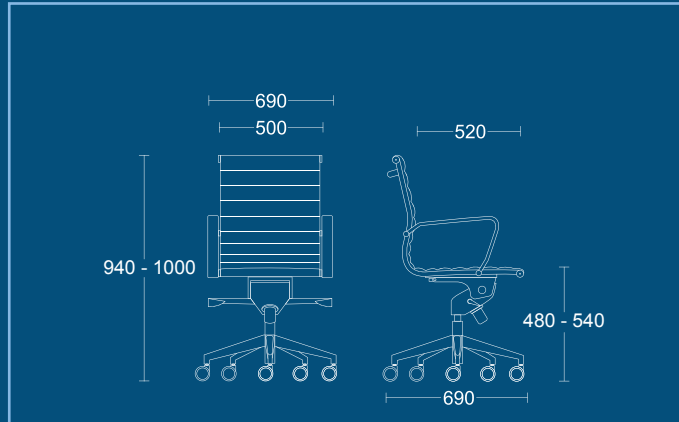

#### AH1

High back armchair with chrome arms and base.

DIMENSIONS	
WIDTH	690mm
DEPTH	690mm
SEAT HEIGHT	480mm
OVERALL HEIGHT	1130mm
OVERALL HEIGHT	1190mm

#### AM2

Medium back armchair with chrome arms and base.

DIMENSIONS	
WIDTH	690mm
DEPTH	690mm
SEAT HEIGHT	480mm
OVERALL HEIGHT	940mm
OVERALL HEIGHT	1000mm

#### AM3

Medium back memory return swivel armchair.

DIMENSIONS	
WIDTH	630mm
DEPTH	520mm
SEAT HEIGHT	520mm
OVERALL HEIGHT	900mm

#### AHCA

High back chrome cantilever armchair.

DIMENSIONS	
WIDTH	540mm
DEPTH	630mm
SEAT HEIGHT	520mm
OVERALL HEIGHT	1080mm